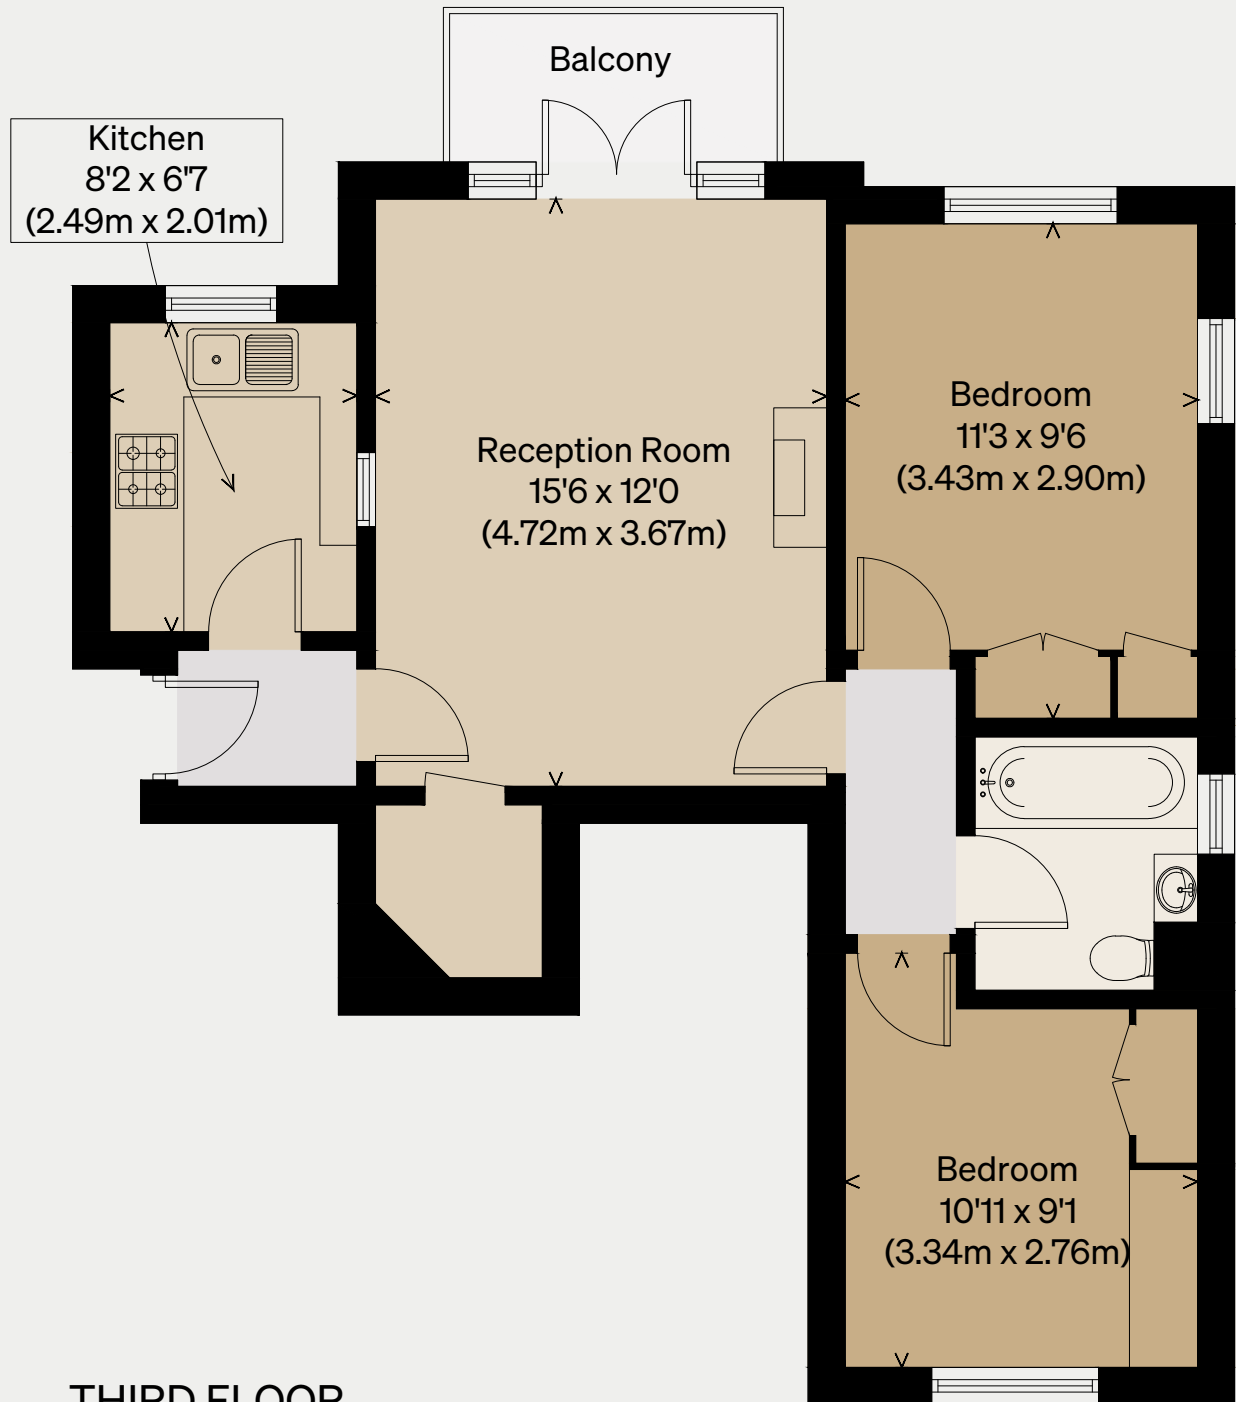

THE MODERN HOUSE

Makepeace Mansions

LONDON N6

Approximate Floor Area = 53.9 sq m / 580 sq ft

Illustration for identification purposes only,
measurements are approximate, not to scale

THIRD FLOOR