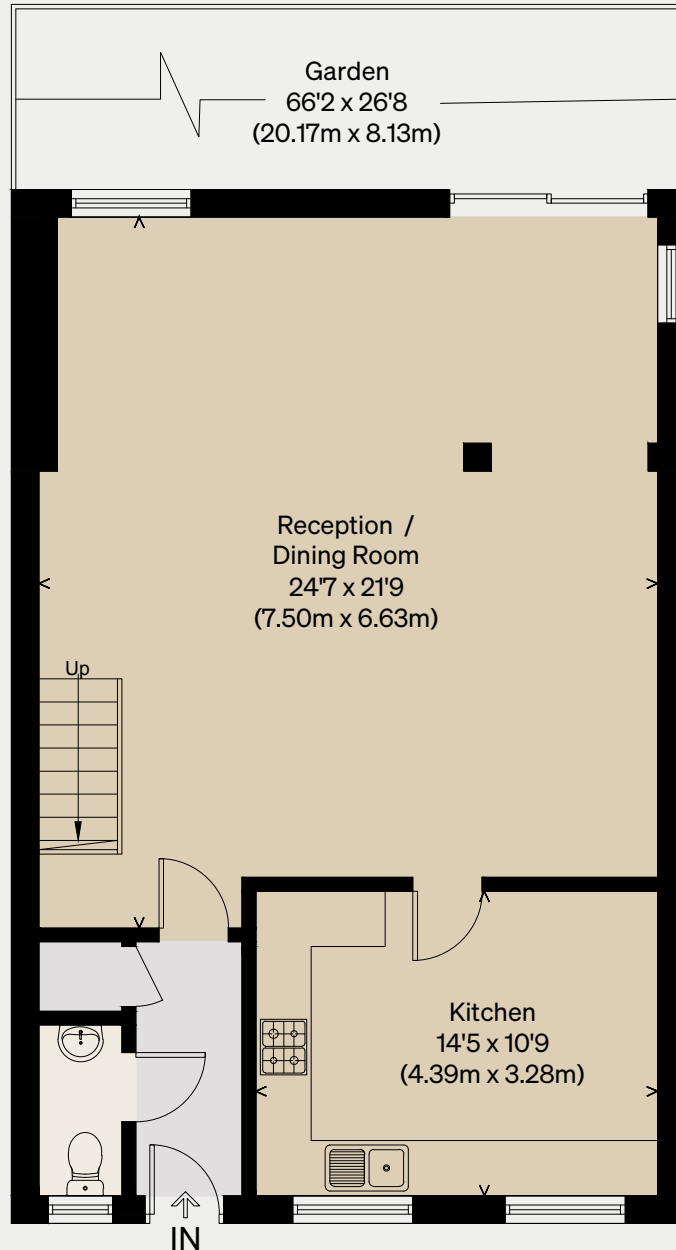

THE MODERN HOUSE

Wellsmoor Gardens

LONDON BR1

Approximate Floor Area = 120.0 sq m / 1296 sq ft

Illustration for identification purposes only,
measurements are approximate, not to scale

GROUND FLOOR

FIRST FLOOR