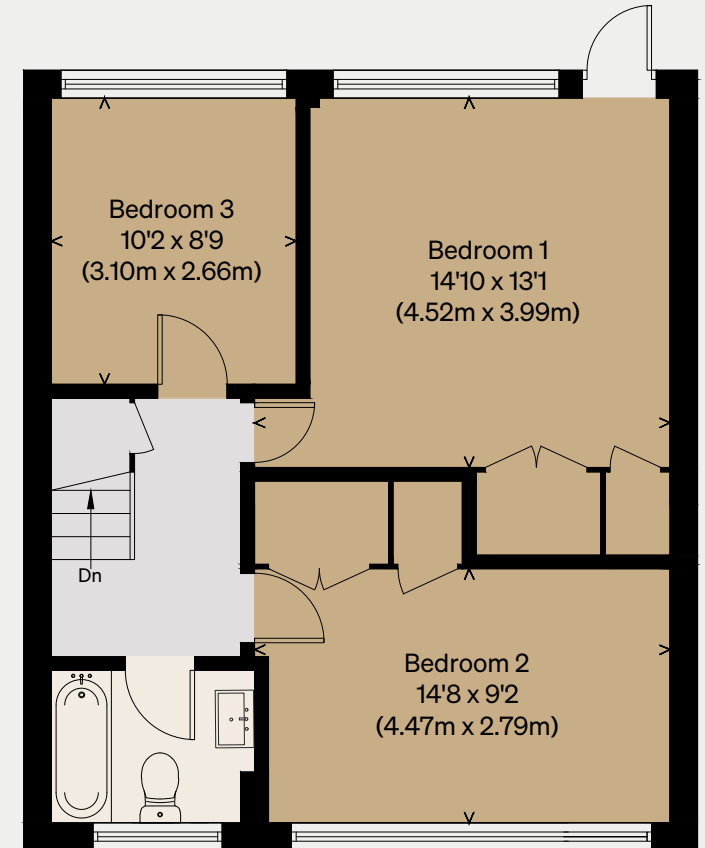

THE MODERN HOUSE

Wellsmoor Gardens

LONDON BR1

Approximate Floor Area = 120.0 sq m / 1296 sq ft

Illustration for identification purposes only,
measurements are approximate, not to scale

GROUND FLOOR

FIRST FLOOR