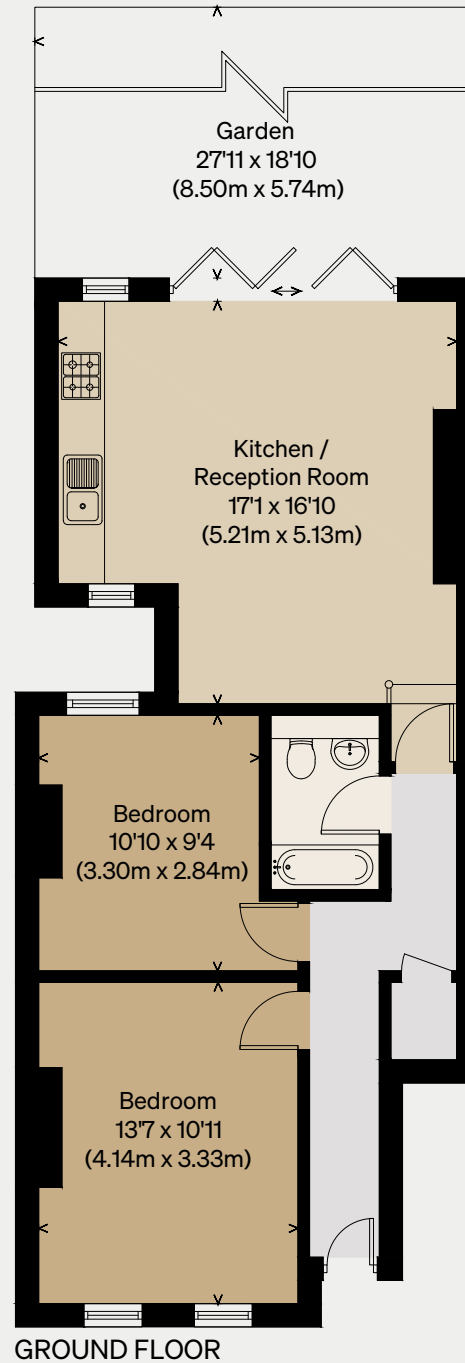

THE MODERN HOUSE

Barcombe Avenue

LONDON SW2

Approximate Floor Area = 61.9 sq m / 667 sq ft

Illustration for identification purposes only,
measurements are approximate, not to scale

GROUND FLOOR