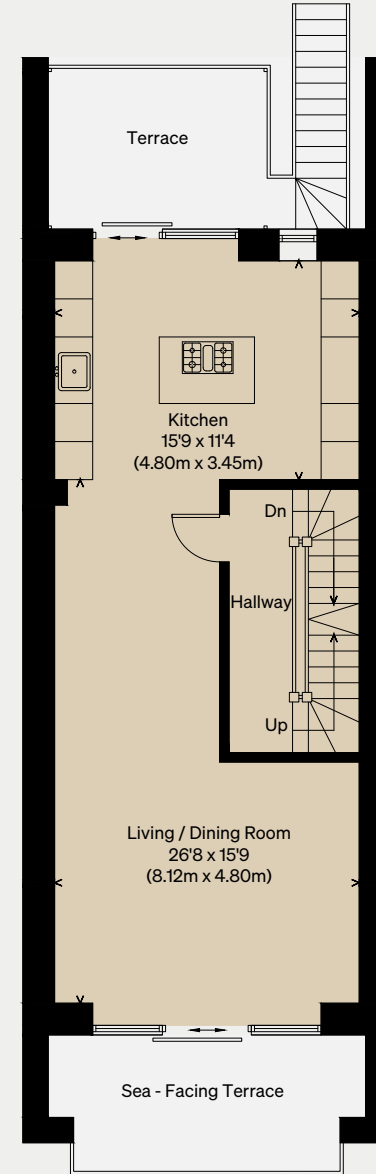

THE MODERN HOUSE

Burlington Terrace

SHERINGHAM, NORFOLK

Approximate Floor Area = 192.6 sq m / 2074 sq ft
(Including Garage)

Illustration for identification purposes only,
measurements are approximate, not to scale

GROUND FLOOR

FIRST FLOOR

SECOND FLOOR

THE MODERN HOUSE

Burlington Terrace

SHERINGHAM, NORFOLK

Approximate Floor Area = 192.6 sq m / 2074 sq ft
(Including Garage)

Illustration for identification purposes only,
measurements are approximate, not to scale