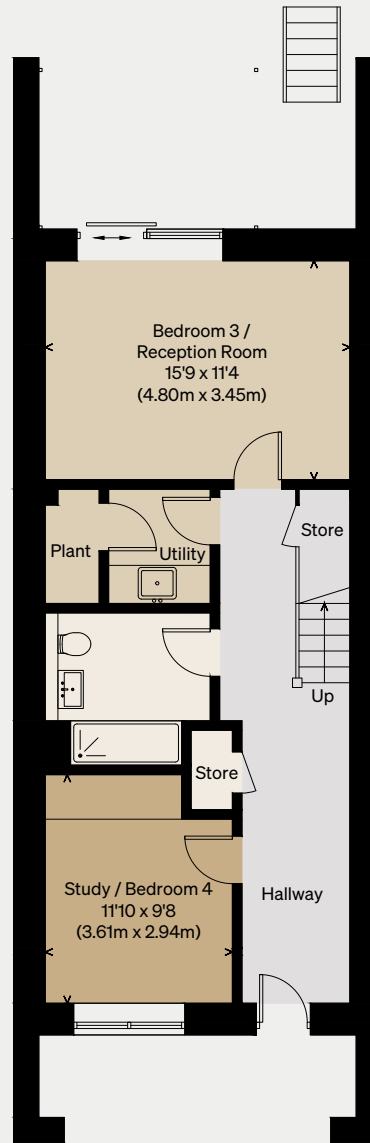

THE MODERN HOUSE

Burlington Terrace

SHERINGHAM, NORFOLK

Approximate Floor Area = 192.6 sq m / 2074 sq ft
(Including Garage)

Illustration for identification purposes only,
measurements are approximate, not to scale

GROUND FLOOR

FIRST FLOOR

SECOND FLOOR

THE MODERN HOUSE

Burlington Terrace

SHERINGHAM, NORFOLK

Approximate Floor Area = 192.6 sq m / 2074 sq ft
(Including Garage)

Illustration for identification purposes only,
measurements are approximate, not to scale