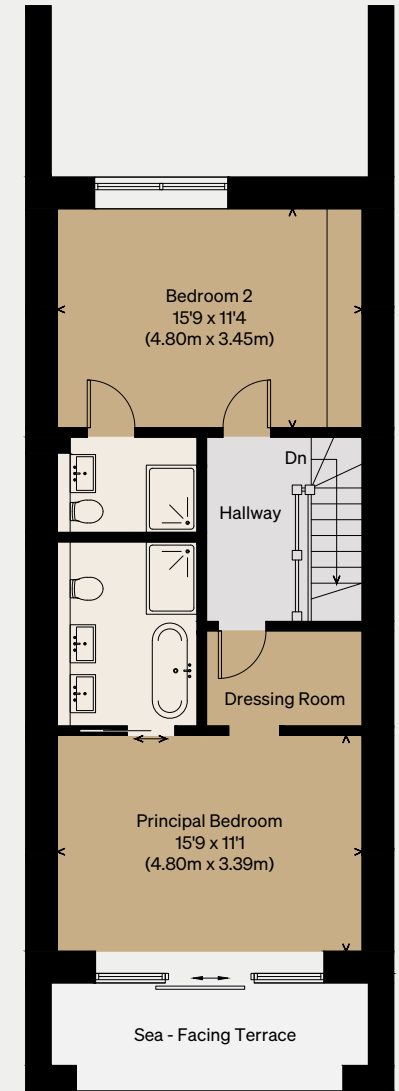

THE MODERN HOUSE

Burlington Terrace

SHERINGHAM, NORFOLK

Approximate Floor Area = 192.6 sq m / 2074 sq ft
(Including Garage)

Illustration for identification purposes only,
measurements are approximate, not to scale

GROUND FLOOR

FIRST FLOOR

SECOND FLOOR

THE MODERN HOUSE

Burlington Terrace

SHERINGHAM, NORFOLK

Approximate Floor Area = 192.6 sq m / 2074 sq ft
(Including Garage)

Illustration for identification purposes only,
measurements are approximate, not to scale