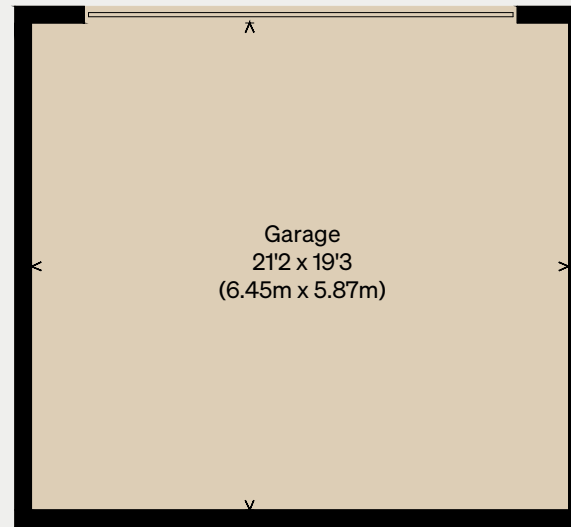

THE MODERN HOUSE

Mariners Court

ALDEBURGH, SUFFOLK

Approximate Floor Area = 107.2 sq m / 1154 sq ft

Garage = 37.7 sq m / 406 sq ft

Total = 144.9 sq m / 1560 sq ft

Illustration for identification purposes only,
measurements are approximate, not to scale

(Not Shown In Actual Location / Orientation)