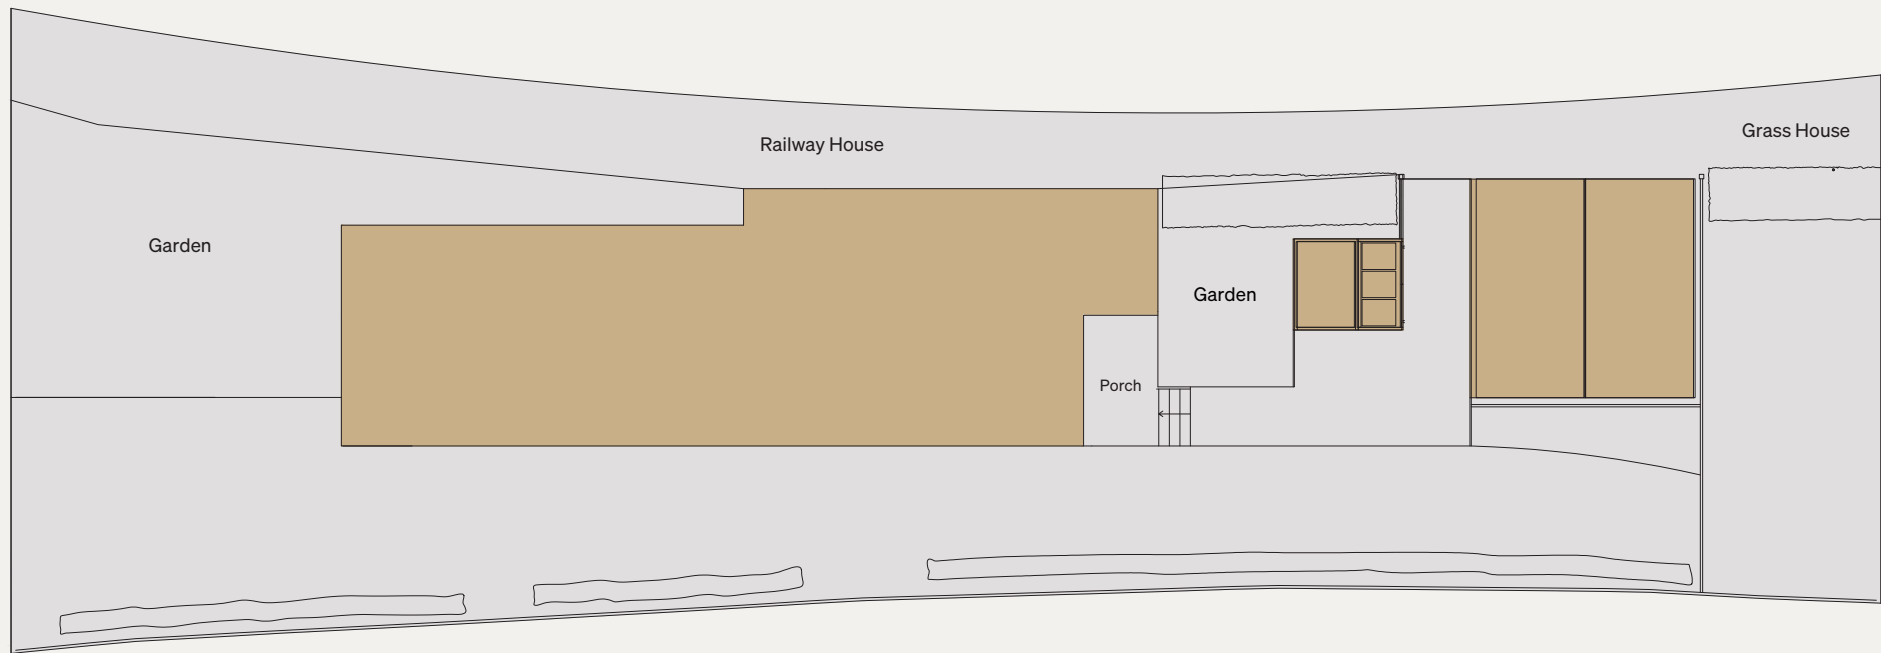

THE MODERN HOUSE

Approximate Floor Area = 75 sq m / 807 sq ft

The Rail House

Illustration for identification purposes only,
measurements are approximate, not to scale

CROMER, NORFOLK

The Rail House

CROMER, NORFOLK

Illustration for identification purposes only,
measurements are approximate, not to scale

THE MODERN HOUSE

The Rail House

CROMER, NORFOLK

Illustration for identification purposes only,
measurements are approximate, not to scale

THE MODERN HOUSE

The Rail House

CROMER, NORFOLK

Illustration for identification purposes only,
measurements are approximate, not to scale