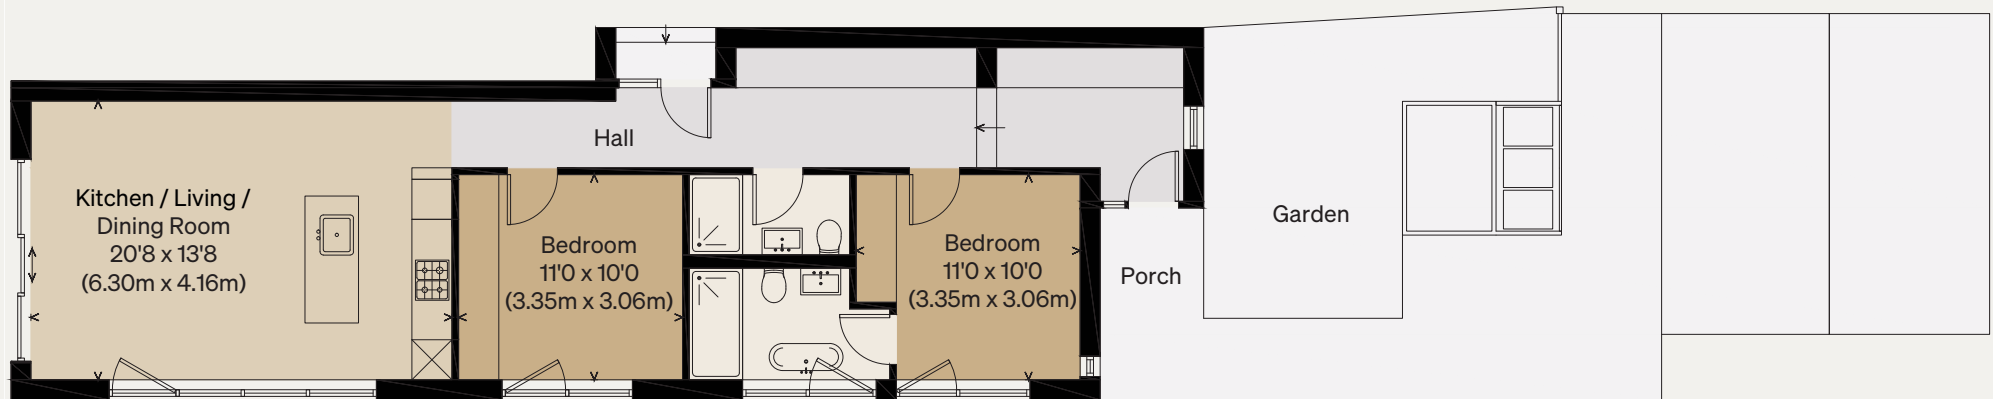

THE MODERN HOUSE

Approximate Floor Area = 75 sq m / 807 sq ft

The Rail House

Illustration for identification purposes only,
measurements are approximate, not to scale

CROMER, NORFOLK

The Rail House

CROMER, NORFOLK

Illustration for identification purposes only,
measurements are approximate, not to scale

THE MODERN HOUSE

The Rail House

CROMER, NORFOLK

Illustration for identification purposes only,
measurements are approximate, not to scale