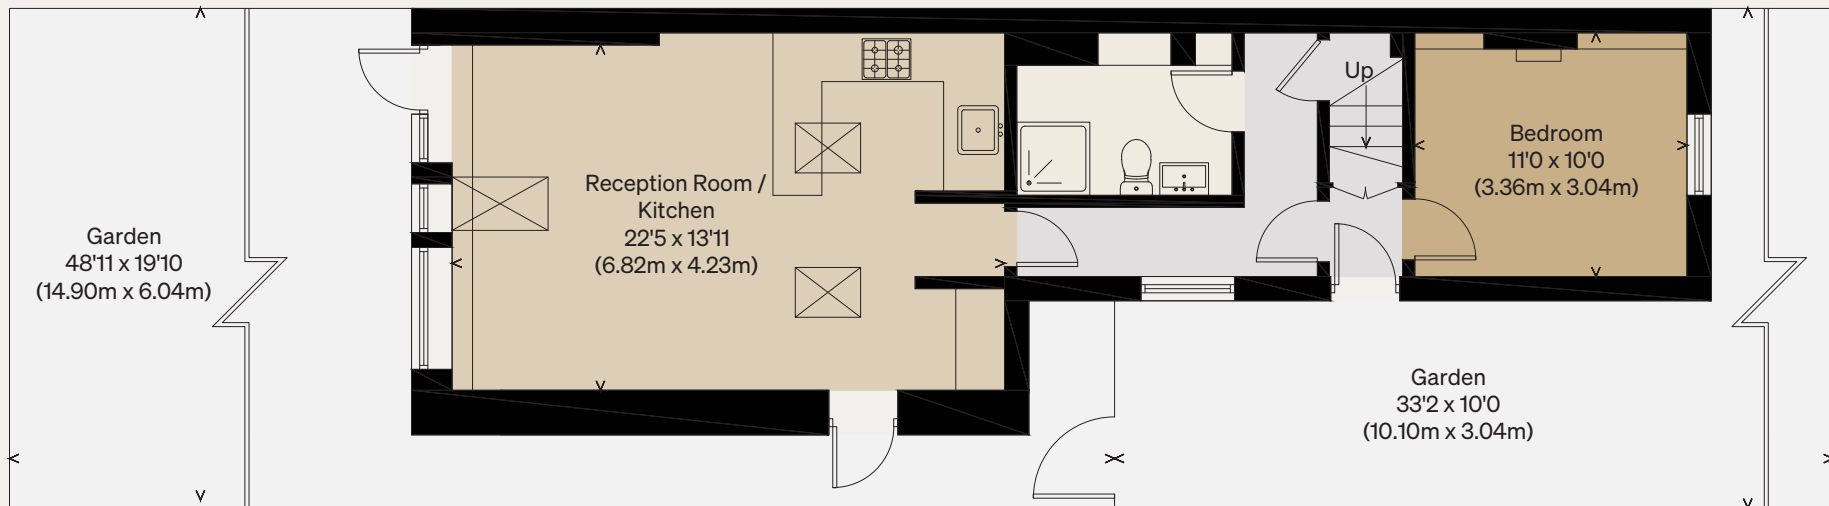

THE MODERN HOUSE

Approximate Floor Area = 80.7 sq m / 869 sq ft

Edward Road

LONDON SE20

Illustration for identification purposes only,
measurements are approximate, not to scale

FIRST FLOOR

GROUND FLOOR