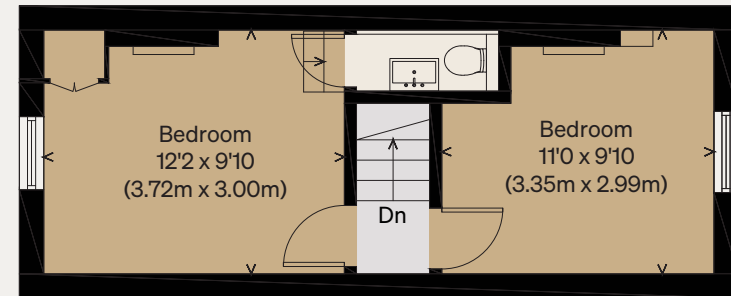

THE MODERN HOUSE

Approximate Floor Area = 80.7 sq m / 869 sq ft

Edward Road

LONDON SE20

Illustration for identification purposes only,
measurements are approximate, not to scale

FIRST FLOOR

GROUND FLOOR