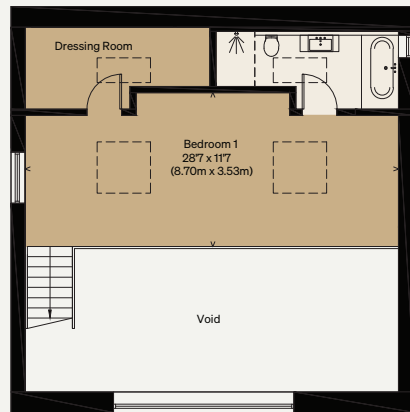

THE MODERN HOUSE

Approximate Floor Area = 285.5 sq m / 3073 sq ft (Excluding Void)

Gibbs Barn

MAYFIELD, EAST SUSSEX

Illustration for identification purposes only,
measurements are approximate, not to scale