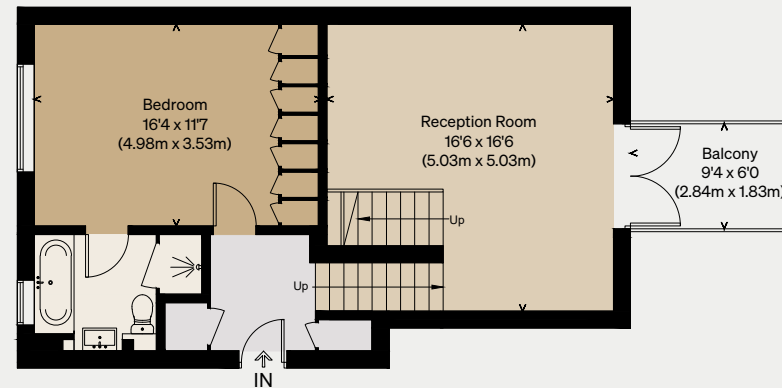

THE MODERN HOUSE

Weston Street

LONDON SE1

Approximate Floor Area = 156.4 sq m / 1683 sq ft

Illustration for identification purposes only,
measurements are approximate, not to scale

FIFTH FLOOR

FOURTH FLOOR

THIRD FLOOR