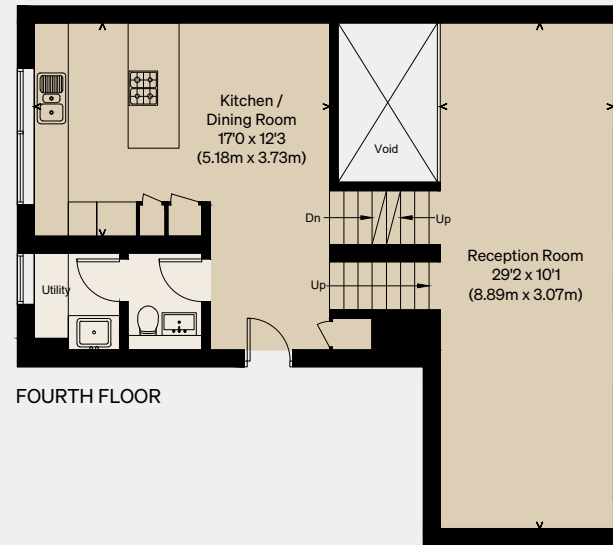

THE MODERN HOUSE

Weston Street

LONDON SE1

Approximate Floor Area = 156.4 sq m / 1683 sq ft

Illustration for identification purposes only,
measurements are approximate, not to scale

FIFTH FLOOR

FOURTH FLOOR

THIRD FLOOR