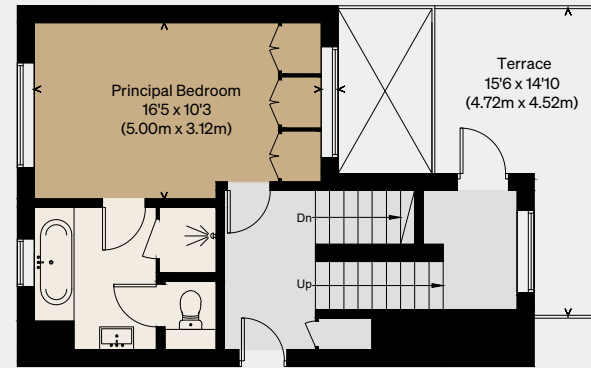

THE MODERN HOUSE

Weston Street

LONDON SE1

Approximate Floor Area = 156.4 sq m / 1683 sq ft

Illustration for identification purposes only,
measurements are approximate, not to scale

FIFTH FLOOR

FOURTH FLOOR

THIRD FLOOR