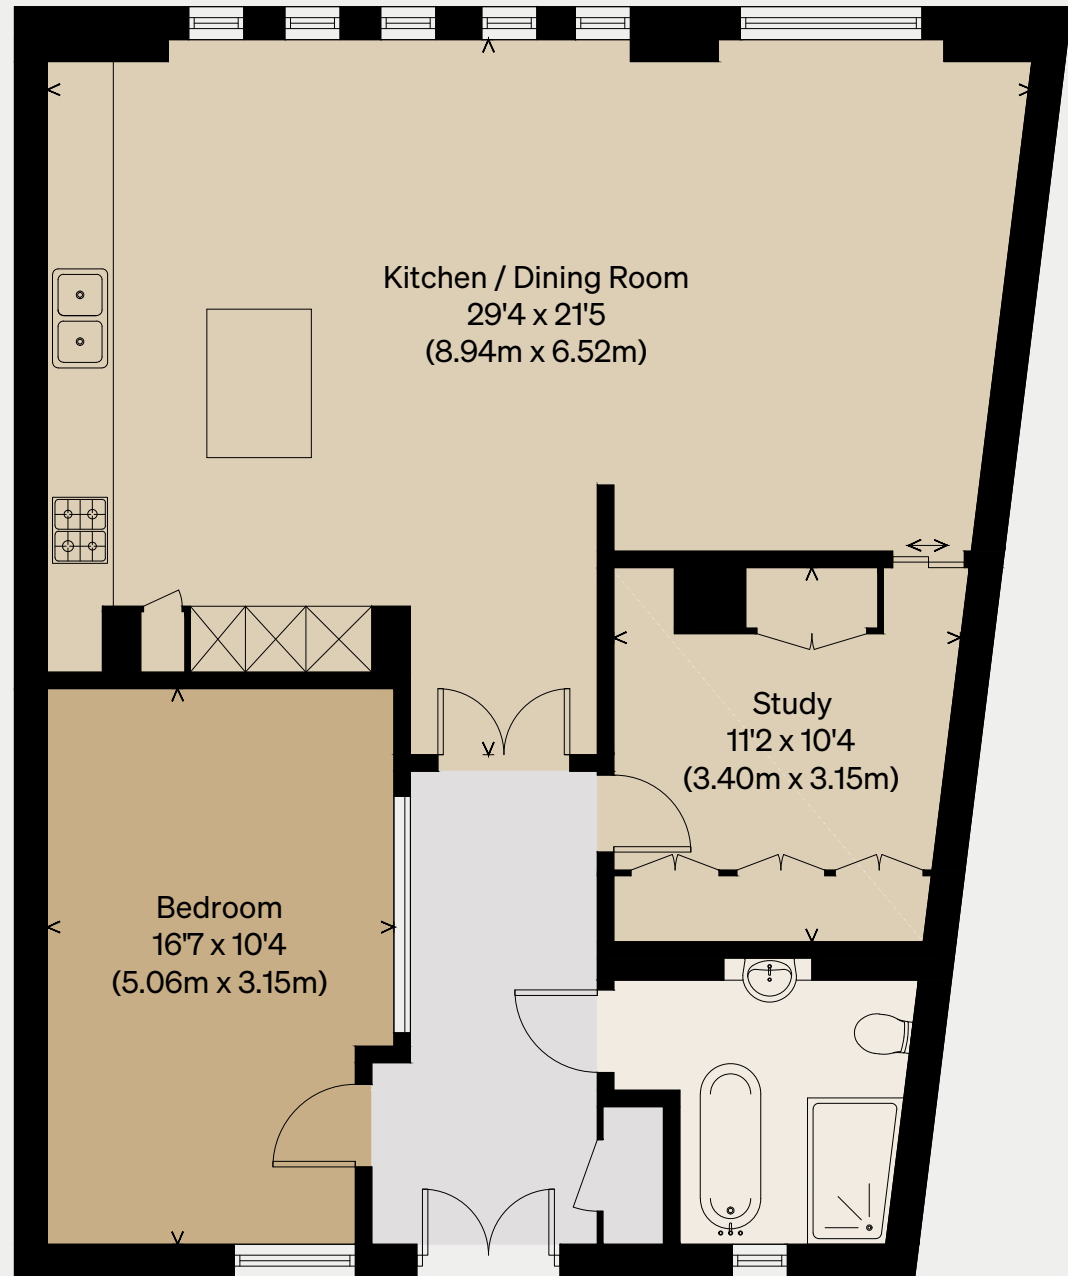

THE MODERN HOUSE

Elm Court

ROYAL OAK YARD, LONDON SE1

Approximate Floor Area = 91.0 sq m / 979 sq ft

Illustration for identification purposes only,
measurements are approximate, not to scale

SECOND FLOOR