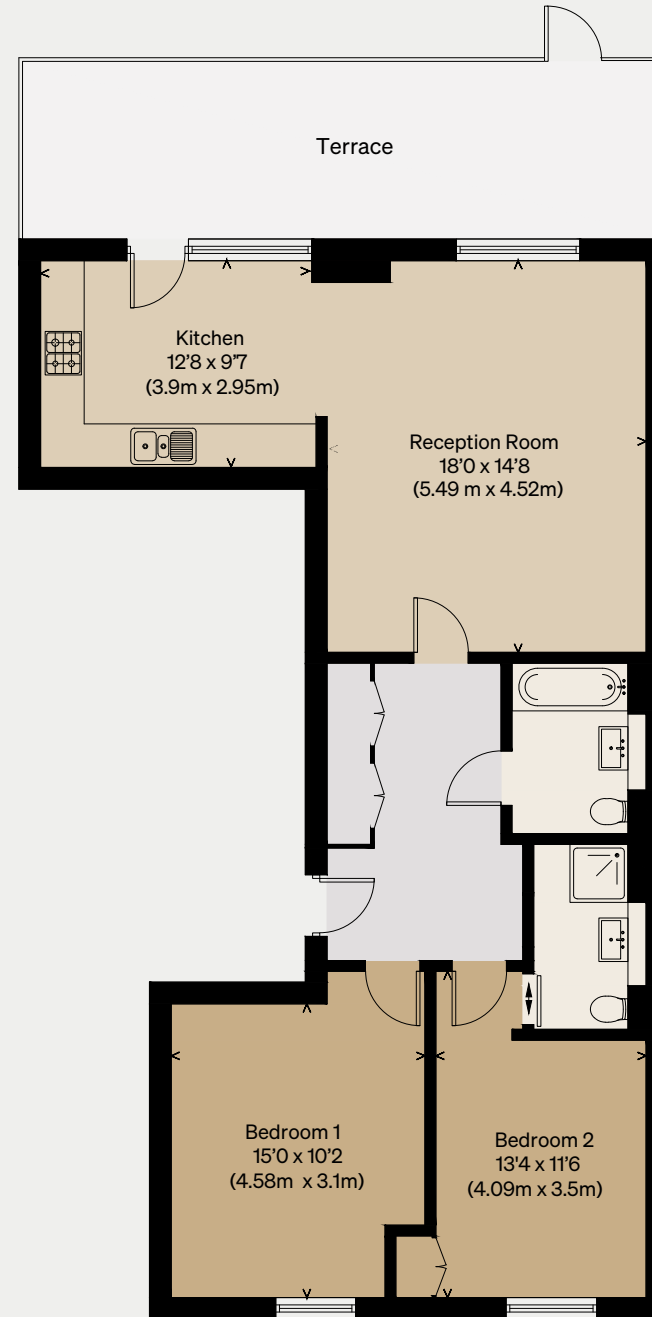

THE MODERN HOUSE

Valentine Place

LONDON SE1

Approximate Floor Area = 84 sq m / 904 sq ft

Illustration for identification purposes only,
measurements are approximate, not to scale

GROUND FLOOR