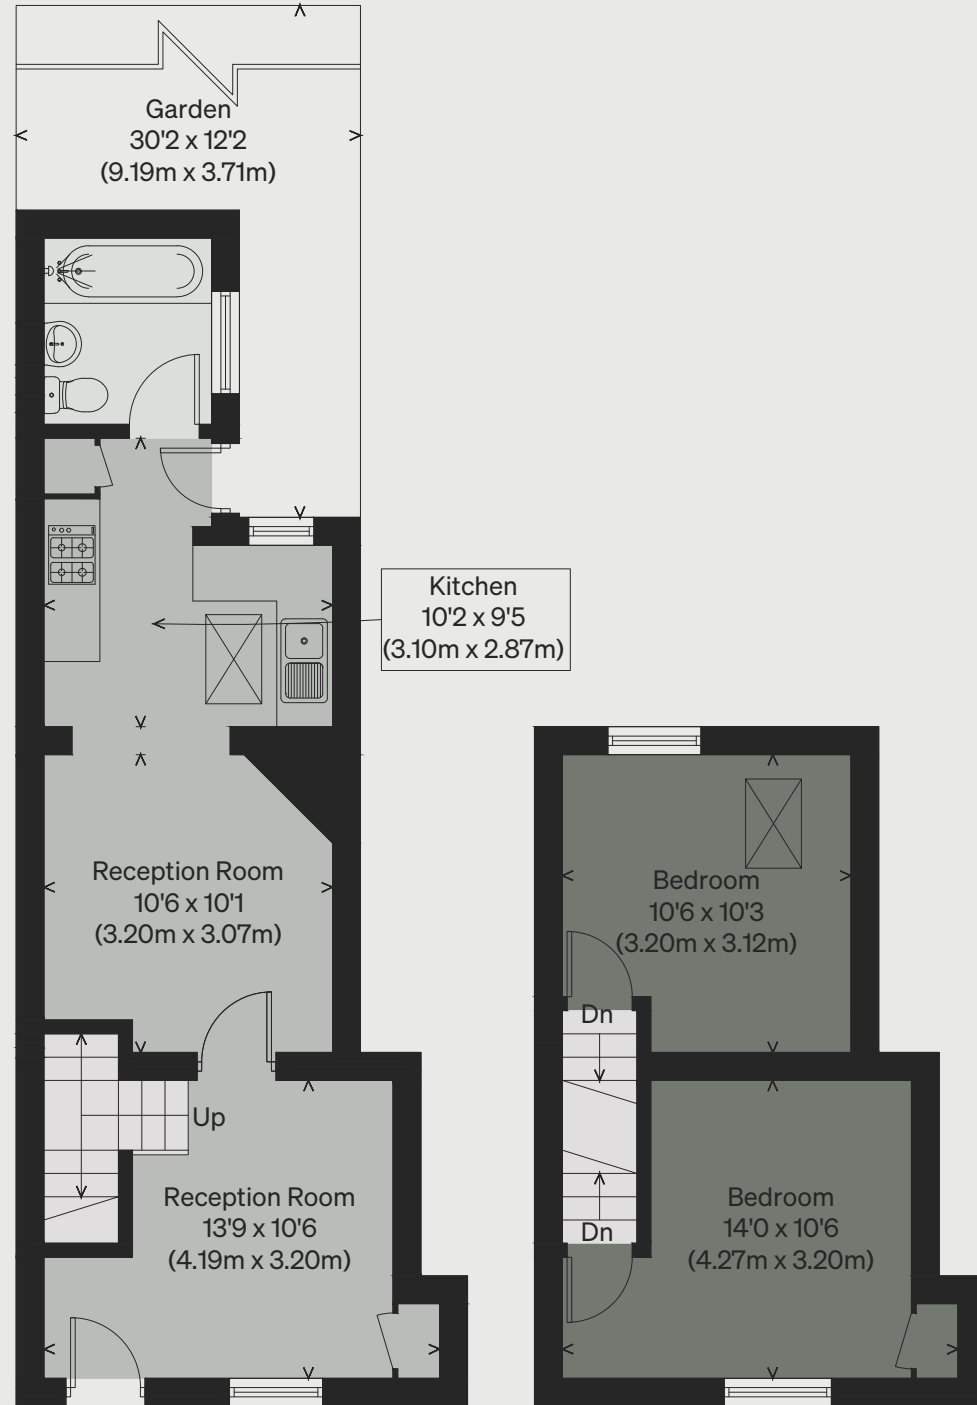

INIGO

PROPERTY NAME

Pond Cottages

LOCATION

London SE21

Approximate Floor Area = 60.9 sq m / 656 sq ft

*Illustration for identification purposes only,
measurements are approximate, not to scale*

GROUND FLOOR

FIRST FLOOR