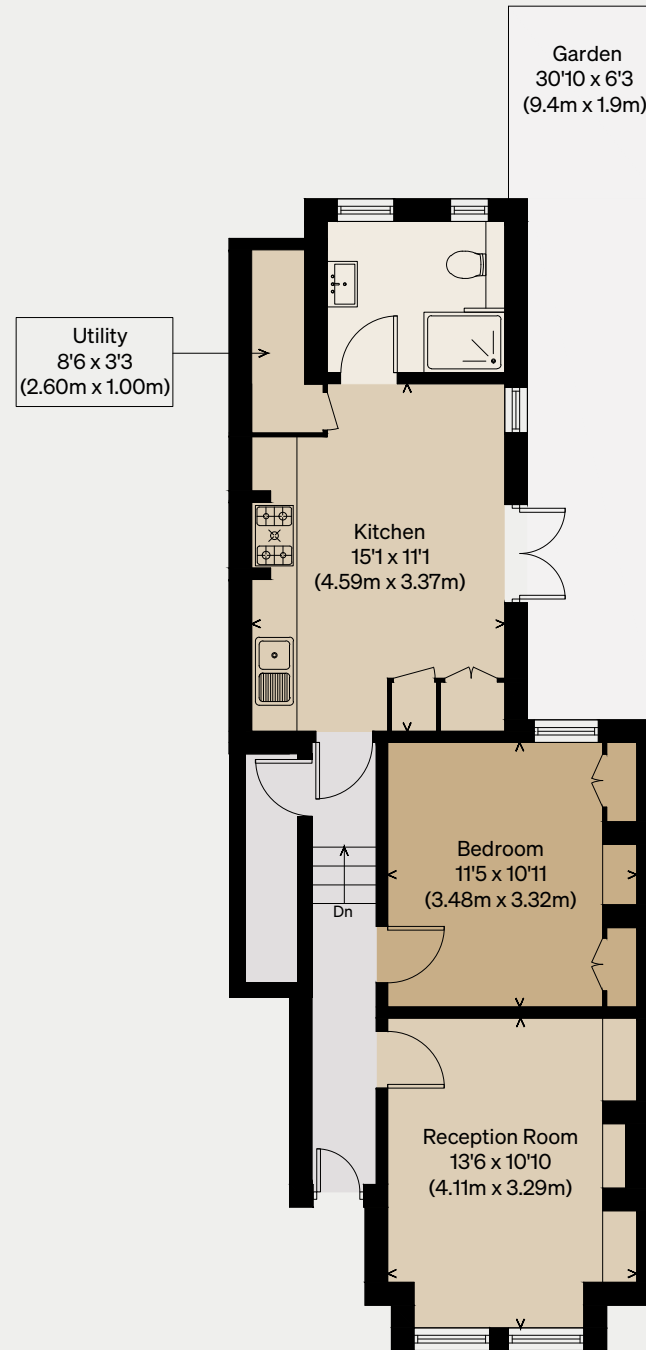

THE MODERN HOUSE

## Princess May Road II

LONDON N16

Approximate Floor Area = 56.85 sq m / 612 sq ft

Illustration for identification purposes only,  
measurements are approximate, not to scale

GROUND FLOOR