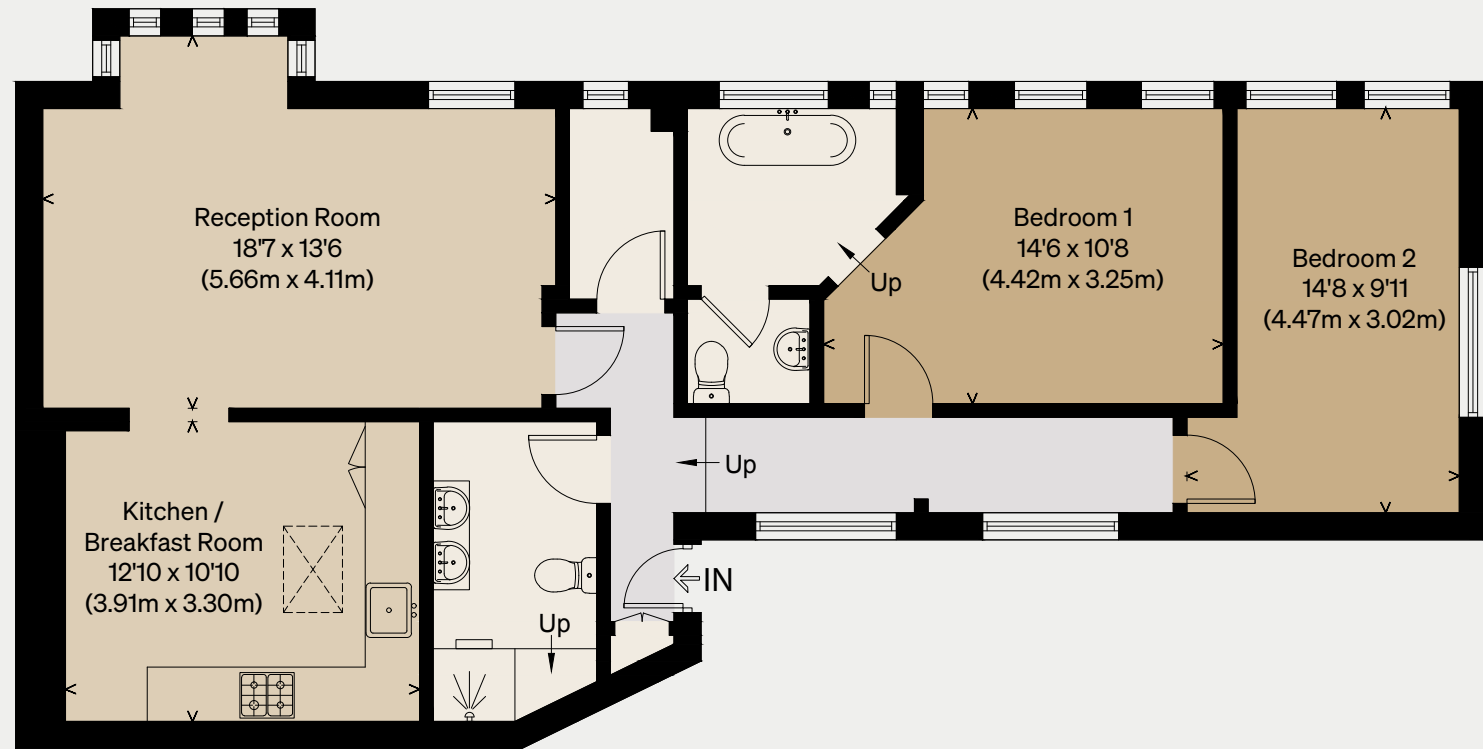

THE MODERN HOUSE

Turners

WINCHELSEA, EAST SUSSEX

Approximate Floor Area = 87.5 sq m / 942 sq ft

Illustration for identification purposes only,
measurements are approximate, not to scale

GROUND FLOOR