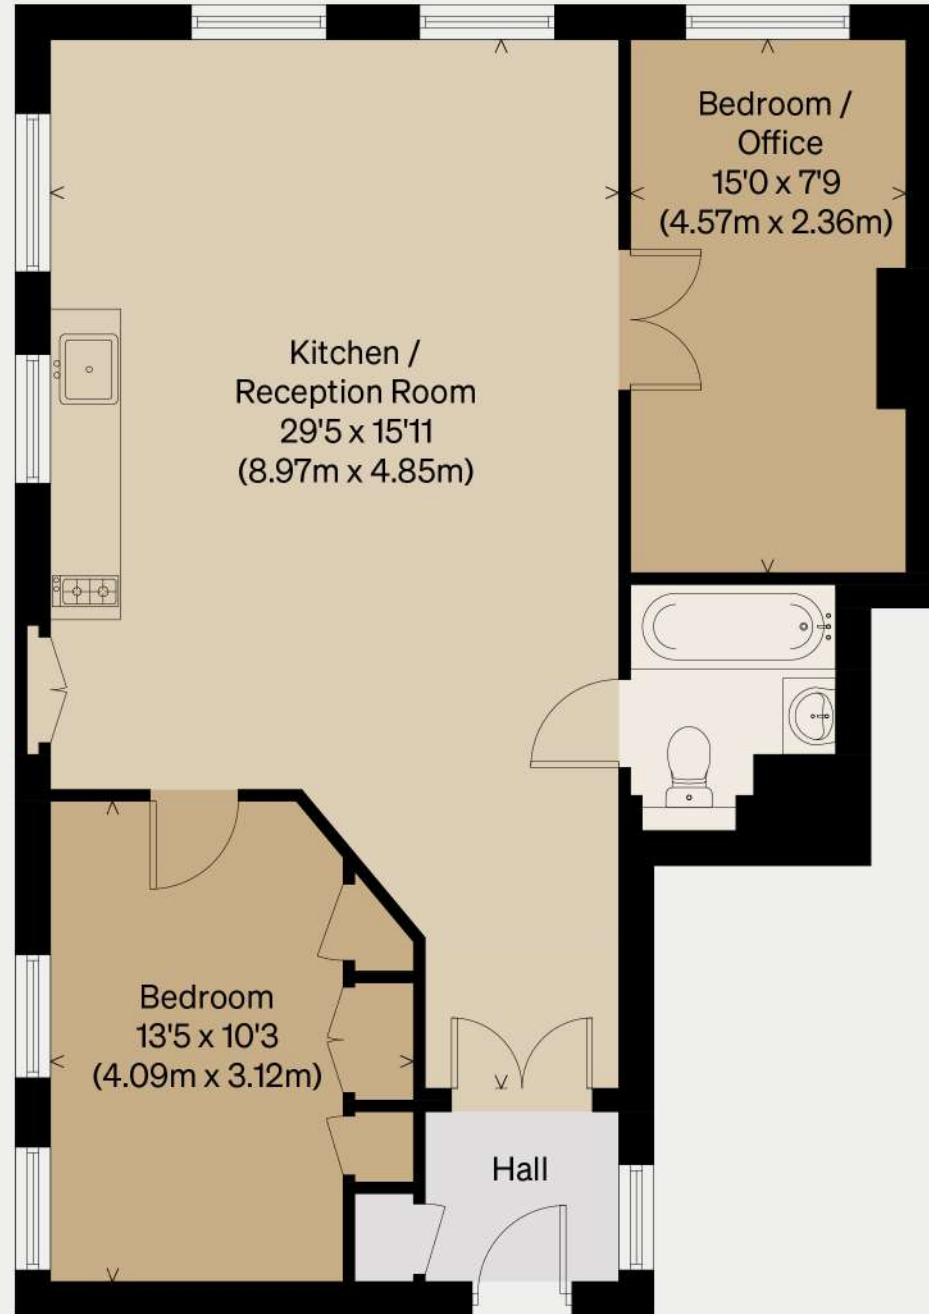

THE MODERN HOUSE

Hoxton Square III

LONDON, N1

Approximate Floor Area = 65.86 sq m / 709 sq ft

Illustration for identification purposes only,
measurements are approximate, not to scale

THIRD FLOOR