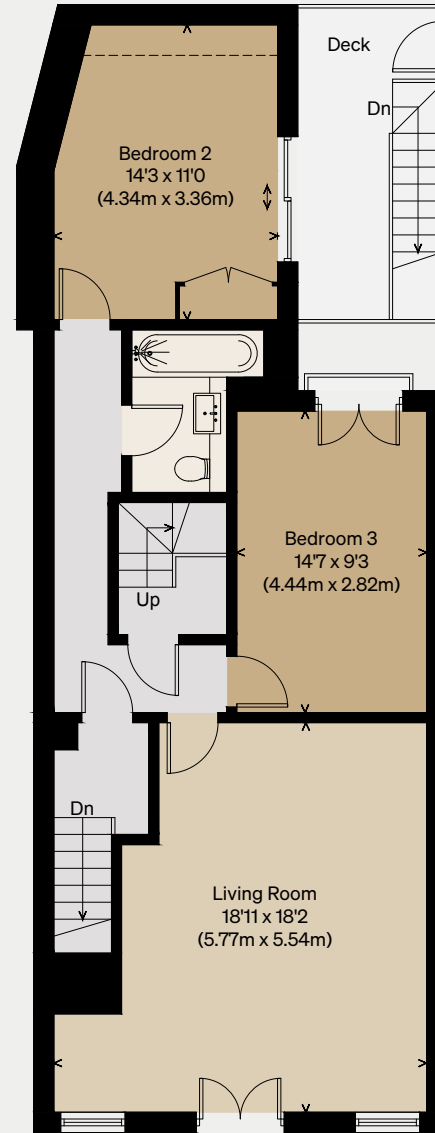

The Casting House

PERRANARWORTHAL, CORNWALL

Approximate Floor Area = 187.1 sq m / 2015 sq ft

Illustration for identification purposes only,
measurements are approximate, not to scale

GROUND FLOOR

FIRST FLOOR

 = Reduced head height below 1.5m

SECOND FLOOR