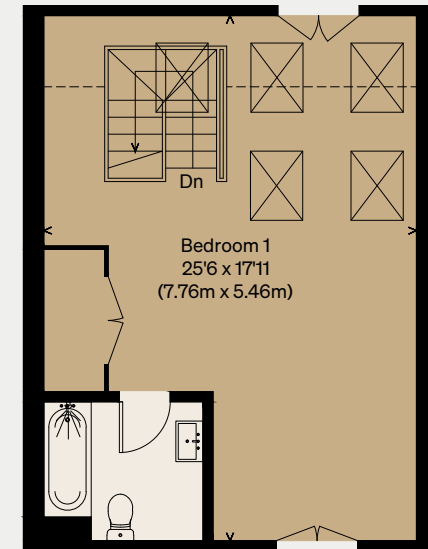

The Casting House

PERRANARWORTHAL, CORNWALL

Approximate Floor Area = 187.1 sq m / 2015 sq ft

Illustration for identification purposes only,
measurements are approximate, not to scale

GROUND FLOOR

FIRST FLOOR

 = Reduced head height below 1.5m

SECOND FLOOR