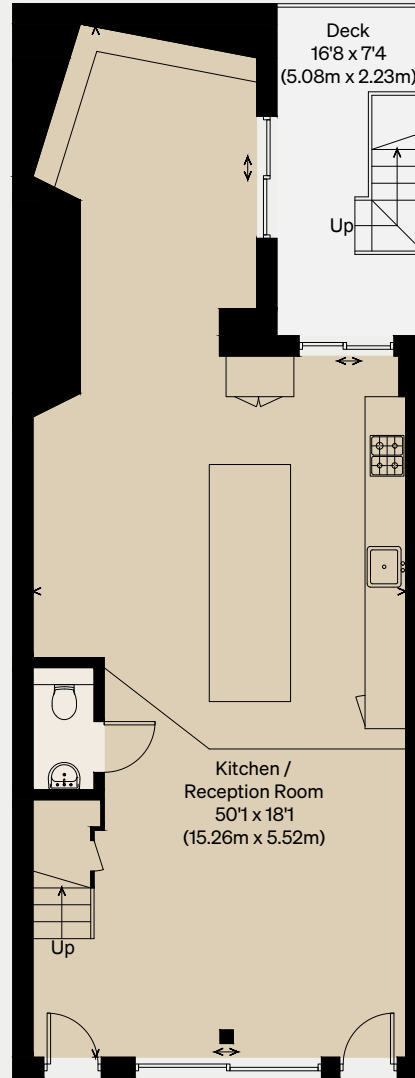

The Casting House

PERRANARWORTHAL, CORNWALL

Approximate Floor Area = 187.1 sq m / 2015 sq ft

Illustration for identification purposes only,
measurements are approximate, not to scale

GROUND FLOOR

FIRST FLOOR

 = Reduced head height below 1.5m

SECOND FLOOR