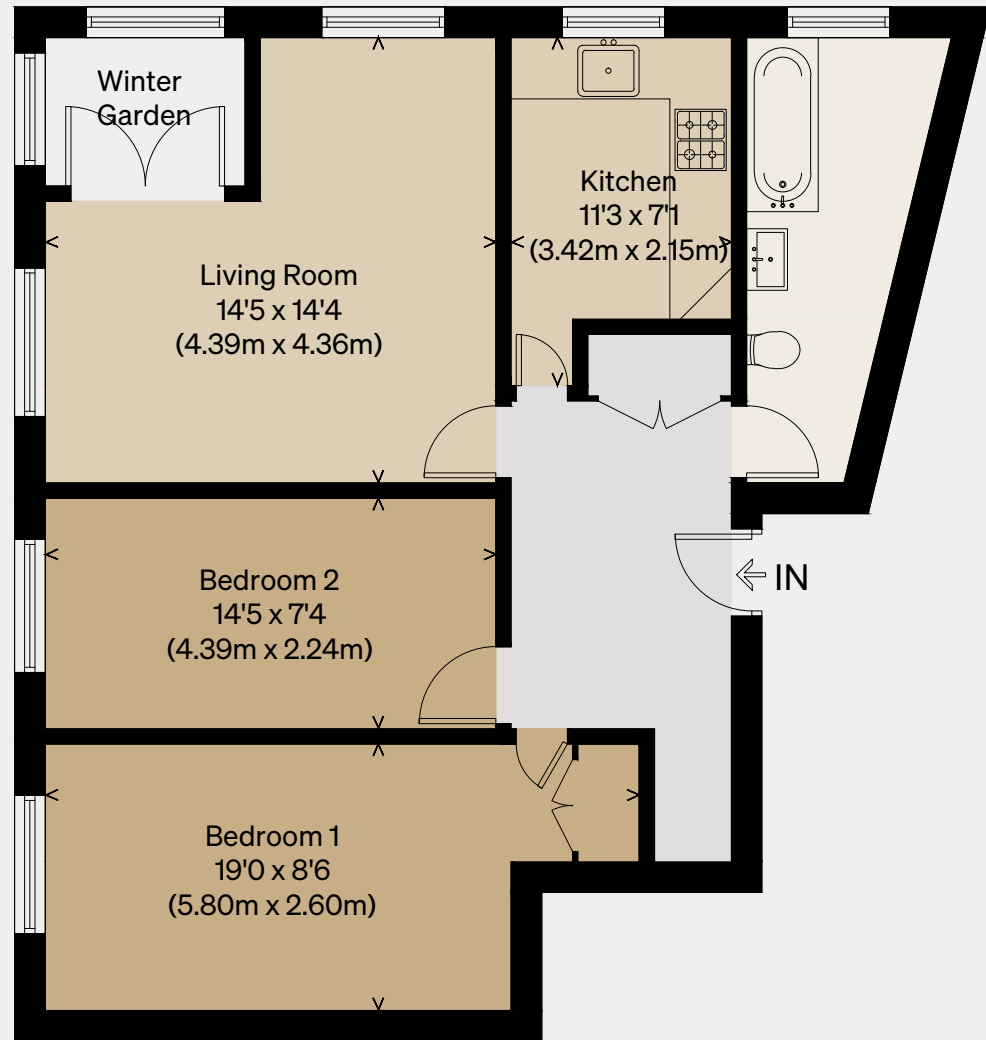

THE MODERN HOUSE

Offenbach House

MACE STREET, LONDON E2

Approximate Floor Area = 64.2 sq m / 691 sq ft

Illustration for identification purposes only,
measurements are approximate, not to scale

ELEVENTH FLOOR