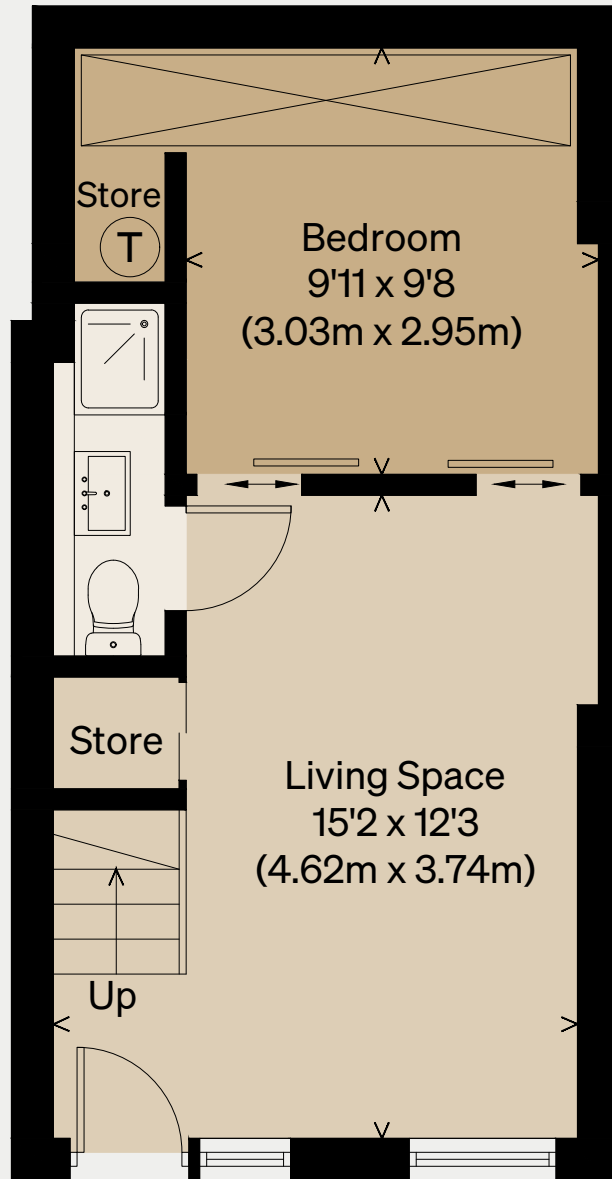

THE MODERN HOUSE

Voss Street

LONDON E2

Approximate Floor Area = 51 sq m / 545 sq ft

Illustration for identification purposes only,
measurements are approximate, not to scale

GROUND FLOOR

FIRST FLOOR