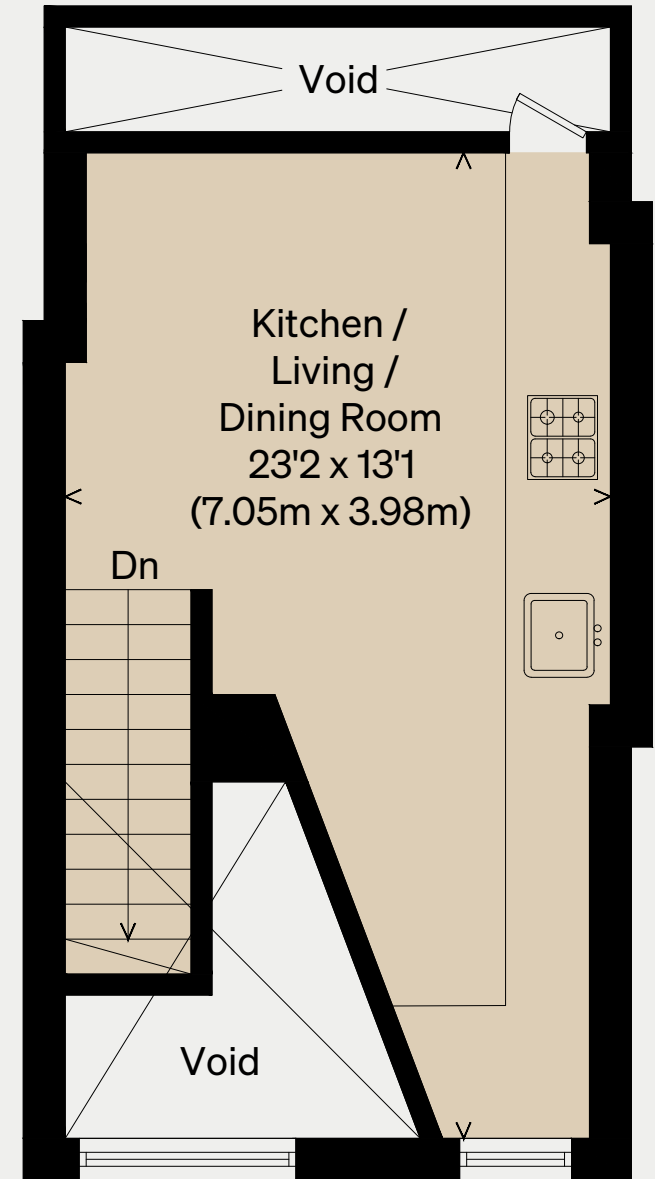

THE MODERN HOUSE

Voss Street

LONDON E2

Approximate Floor Area = 51 sq m / 545 sq ft

Illustration for identification purposes only,
measurements are approximate, not to scale

GROUND FLOOR

FIRST FLOOR