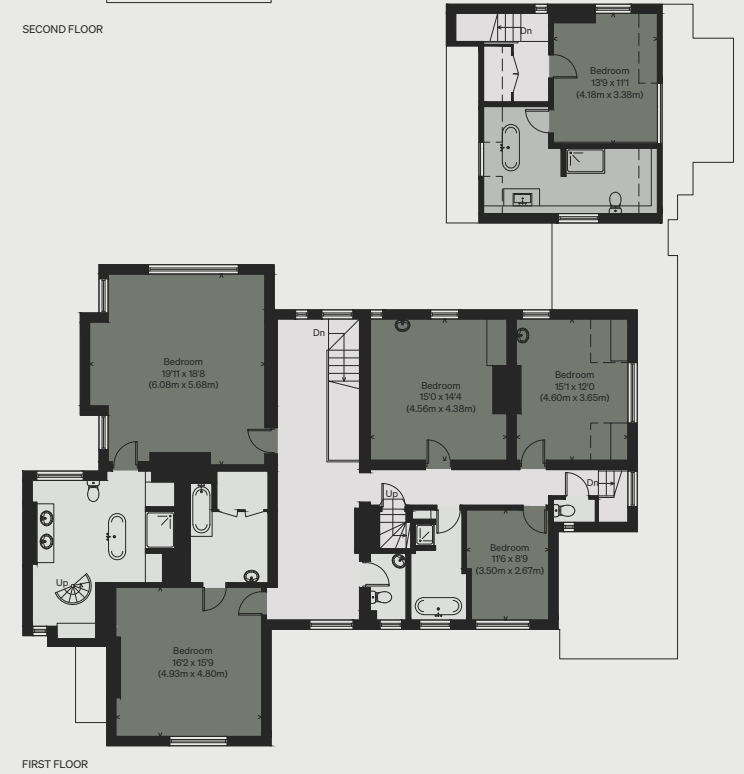

INIGO

PROPERTY NAME

Venters

LOCATION

Horsham, West Sussex

Approximate Floor Area = 600.6 sq m / 6464 sq ft

Illustration for identification purposes only,
measurements are approximate, not to scale