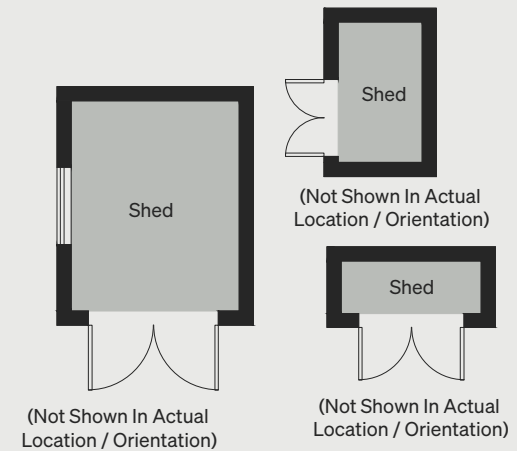

INIGO

PROPERTY NAME

Rock Cottage

LOCATION

Llandwarne, Hereford

Approximate Floor Area = 129.6 sq m / 1395 sq ft
Including Limited Use Area (0.2 sq m / 2 sq ft)

*Illustration for identification purposes only,
measurements are approximate, not to scale*

 = Reduced head height below 1.5m

INIGO

PROPERTY NAME

Blackbird Barn

LOCATION

Llandwarne, Hereford

Approximate Floor Area = 60.0 sq m / 646 sq ft
(Including Mezzanine)

Including Limited Use Area (0.5 sq m / 5 sq ft)

*Illustration for identification purposes only,
measurements are approximate, not to scale*

GROUND FLOOR

MEZZANINE LEVEL