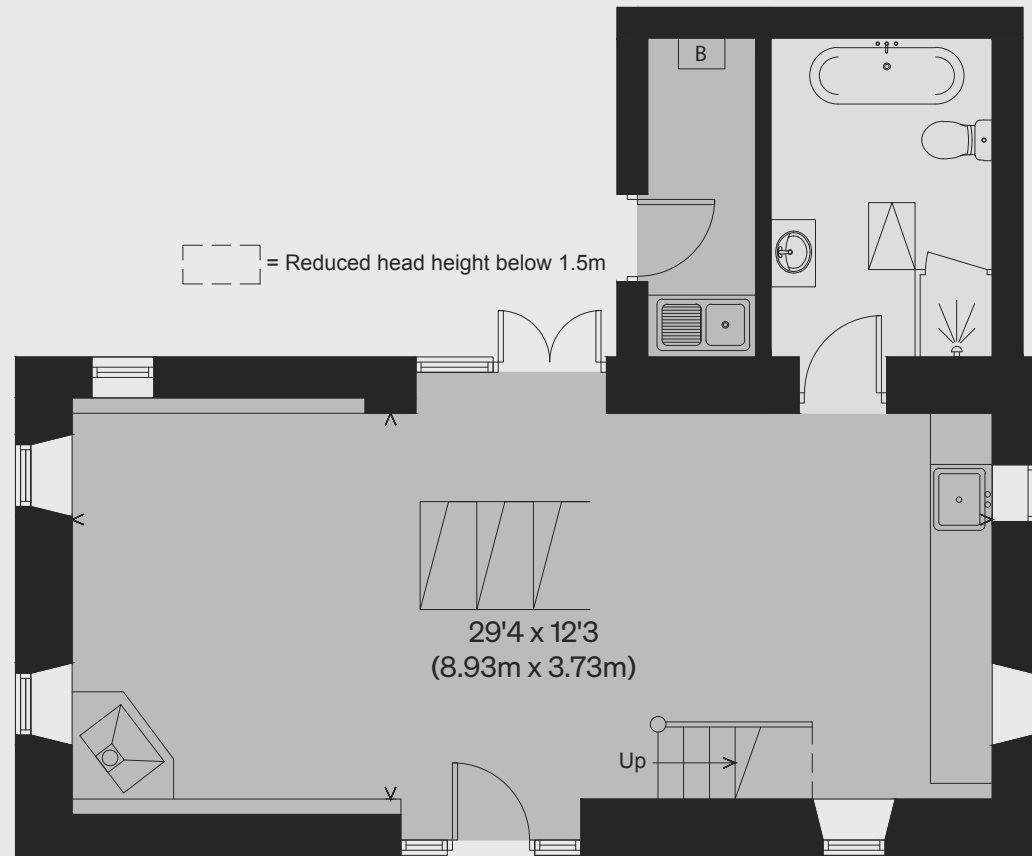

INIGO

PROPERTY NAME

Rock Cottage

LOCATION

Llandwarne, Hereford

Approximate Floor Area = 129.6 sq m / 1395 sq ft
Including Limited Use Area (0.2 sq m / 2 sq ft)

*Illustration for identification purposes only,
measurements are approximate, not to scale*

 = Reduced head height below 1.5m

INIGO

PROPERTY NAME

Blackbird Barn

LOCATION

Llandwarne, Hereford

Approximate Floor Area = 60.0 sq m / 646 sq ft
(Including Mezzanine)

Including Limited Use Area (0.5 sq m / 5 sq ft)

*Illustration for identification purposes only,
measurements are approximate, not to scale*

GROUND FLOOR

MEZZANINE LEVEL