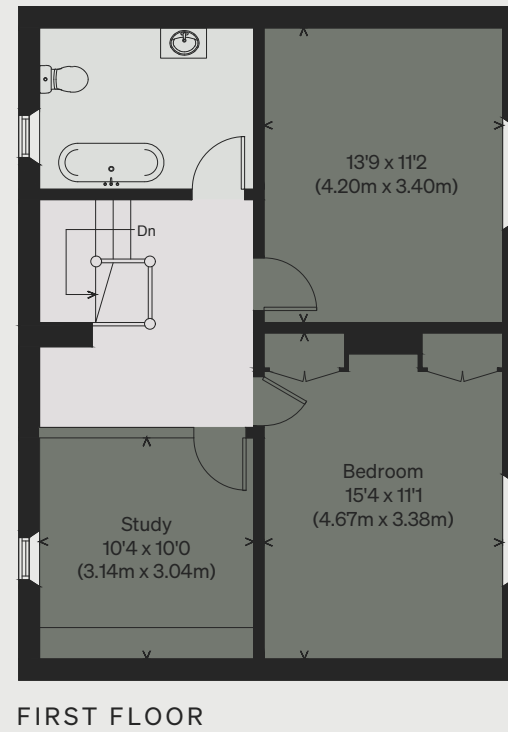

INIGO

PROPERTY NAME

Rock Cottage

LOCATION

Llandwarne, Hereford

Approximate Floor Area = 129.6 sq m / 1395 sq ft
Including Limited Use Area (0.2 sq m / 2 sq ft)

*Illustration for identification purposes only,
measurements are approximate, not to scale*

 = Reduced head height below 1.5m

INIGO

PROPERTY NAME

Blackbird Barn

LOCATION

Llandwarne, Hereford

Approximate Floor Area = 60.0 sq m / 646 sq ft
(Including Mezzanine)

Including Limited Use Area (0.5 sq m / 5 sq ft)

*Illustration for identification purposes only,
measurements are approximate, not to scale*

GROUND FLOOR

MEZZANINE LEVEL