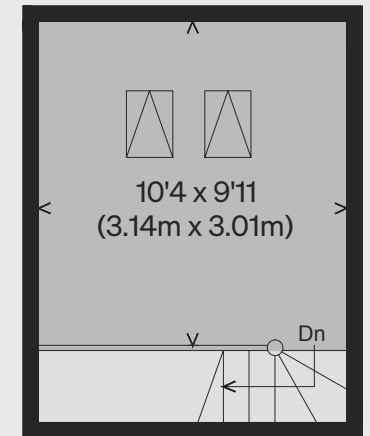

INIGO

PROPERTY NAME

Rock Cottage

LOCATION

Llandwarne, Hereford

Approximate Floor Area = 129.6 sq m / 1395 sq ft
Including Limited Use Area (0.2 sq m / 2 sq ft)

*Illustration for identification purposes only,
measurements are approximate, not to scale*

 = Reduced head height below 1.5m

INIGO

PROPERTY NAME

Blackbird Barn

LOCATION

Llandwarne, Hereford

Approximate Floor Area = 60.0 sq m / 646 sq ft
(Including Mezzanine)

Including Limited Use Area (0.5 sq m / 5 sq ft)

*Illustration for identification purposes only,
measurements are approximate, not to scale*

GROUND FLOOR

MEZZANINE LEVEL