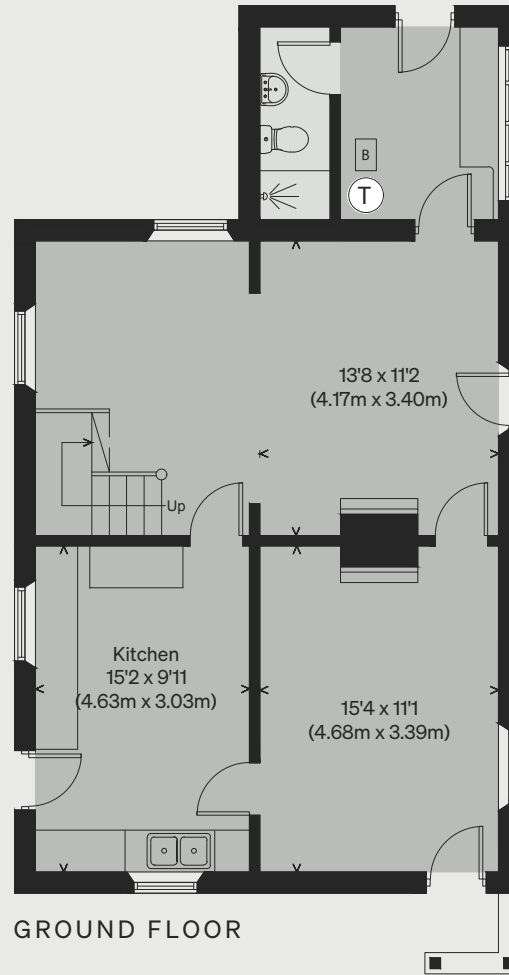

INIGO

PROPERTY NAME

Rock Cottage

LOCATION

Llandwarne, Hereford

Approximate Floor Area = 129.6 sq m / 1395 sq ft
Including Limited Use Area (0.2 sq m / 2 sq ft)

*Illustration for identification purposes only,
measurements are approximate, not to scale*

 = Reduced head height below 1.5m

INIGO

PROPERTY NAME

Blackbird Barn

LOCATION

Llandwarne, Hereford

Approximate Floor Area = 60.0 sq m / 646 sq ft
(Including Mezzanine)

Including Limited Use Area (0.5 sq m / 5 sq ft)

*Illustration for identification purposes only,
measurements are approximate, not to scale*

GROUND FLOOR

MEZZANINE LEVEL