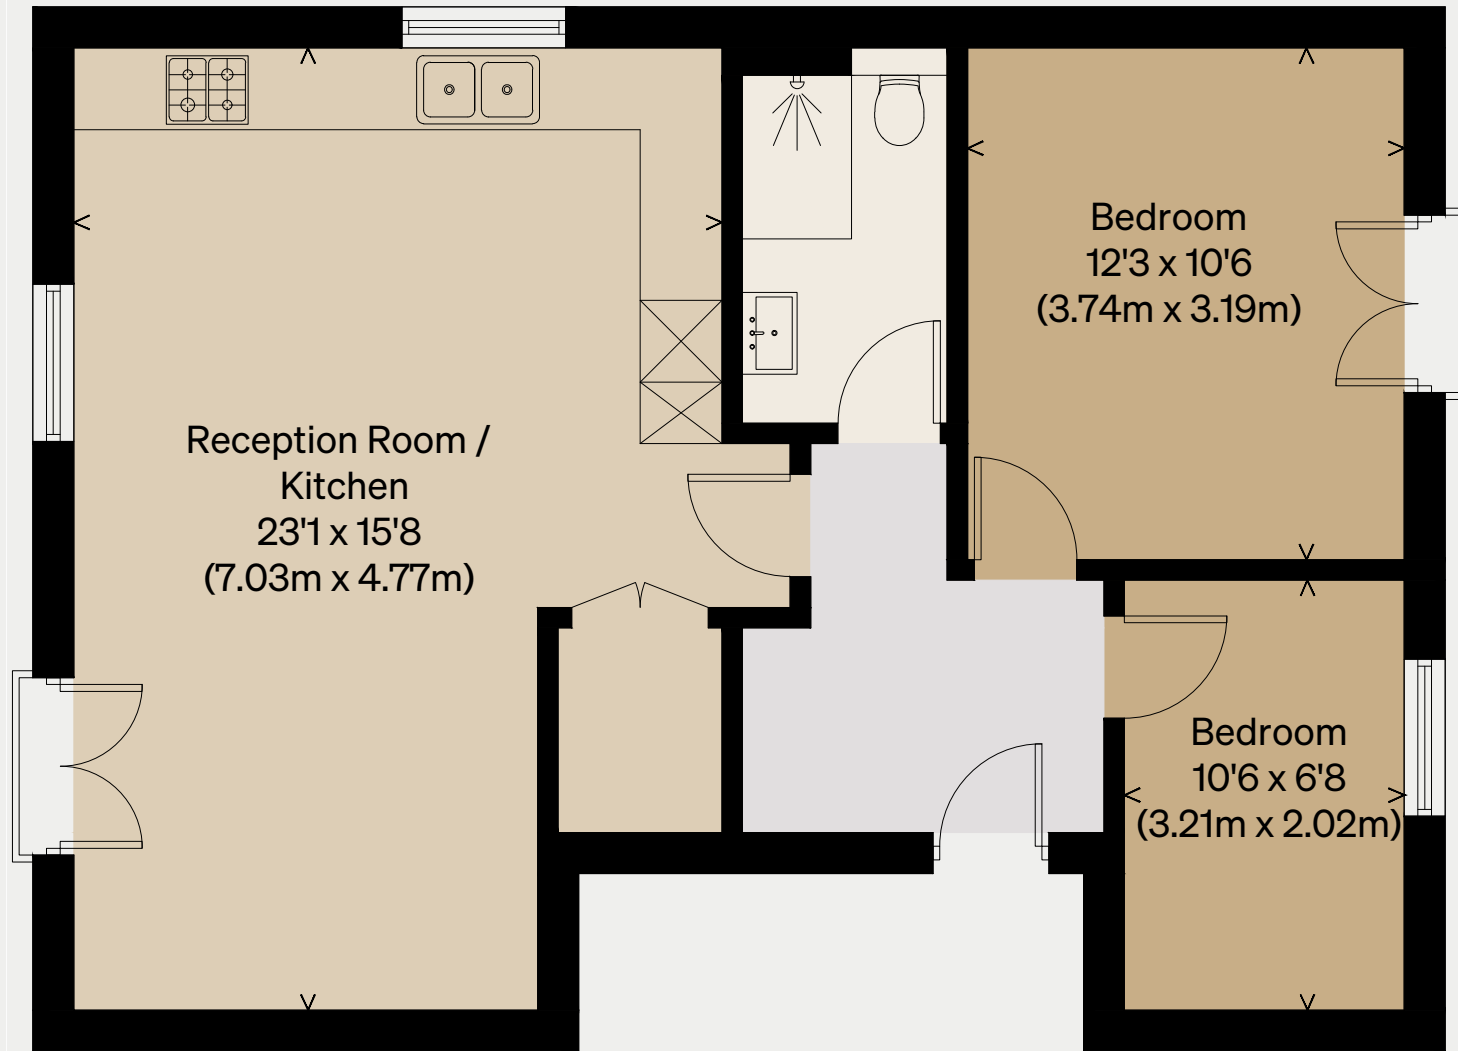

THE MODERN HOUSE

## St Matthew's Road

LONDON E2

Approximate Floor Area = 63.5 sq / 683 sq ft

Illustration for identification purposes only,  
measurements are approximate, not to scale

THIRD FLOOR