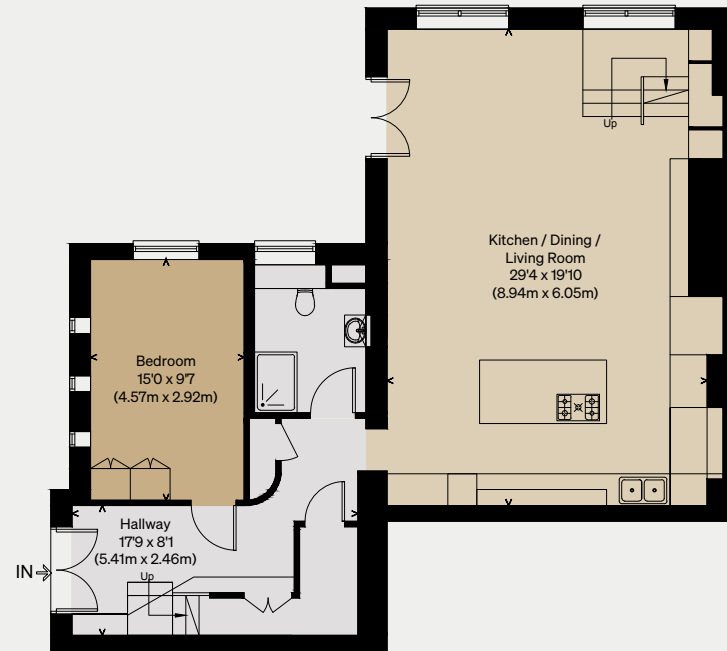

THE MODERN HOUSE

Lyham Road

LONDON SW2

Approximate Floor Area = 164.3 sq m / 1769 sq ft

Illustration for identification purposes only,
measurements are approximate, not to scale

GROUND FLOOR

FIRST FLOOR