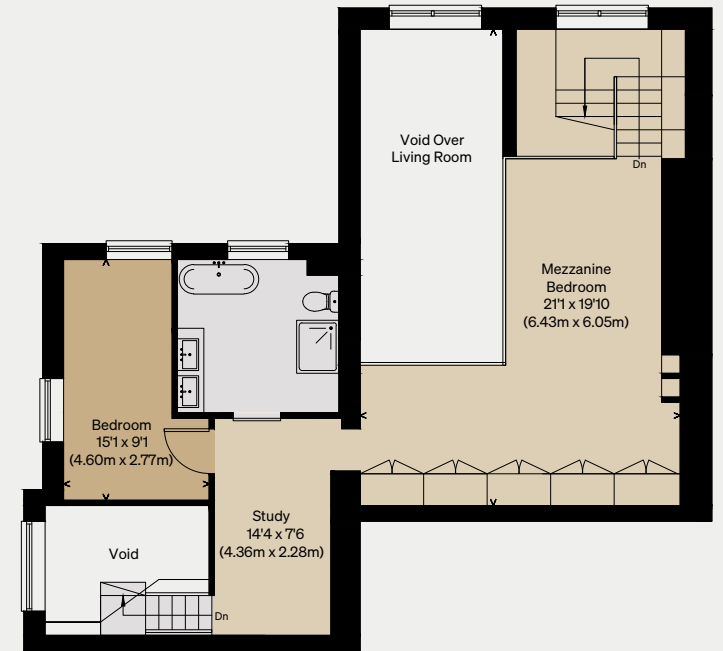

THE MODERN HOUSE

Lyham Road

LONDON SW2

Approximate Floor Area = 164.3 sq m / 1769 sq ft

Illustration for identification purposes only,
measurements are approximate, not to scale

GROUND FLOOR

FIRST FLOOR