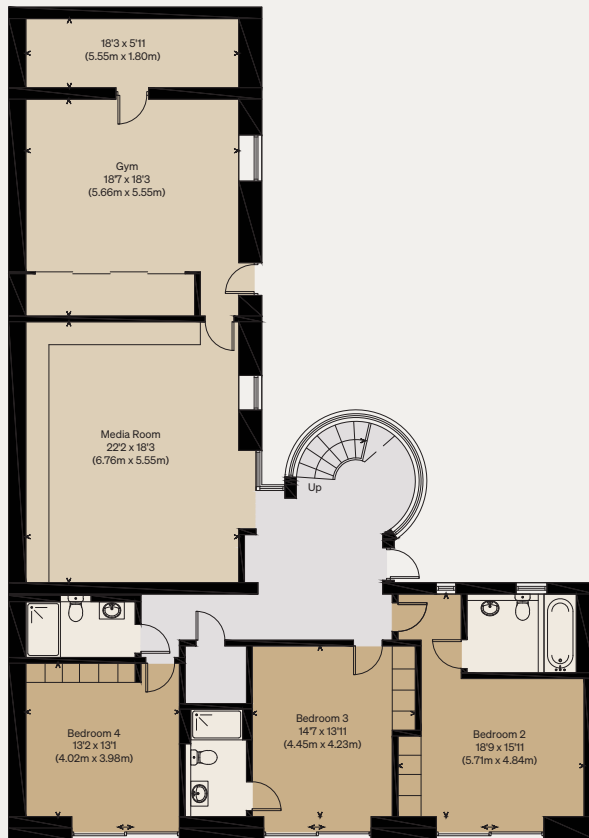

THE MODERN HOUSE

Hermitage Farm

HIGH HURSTWOOD, EAST SUSSEX

Approximate Floor Area

House Internal Area= 391.0 sq m / 4204 sq ft

Carport & External C/B Internal Area = 31.0 sq m / 334 sq ft

Recording Studio Internal Area = 44.0 sq m / 472 sq ft

Total = 465.0 sq m / 5010 sq ft

Illustration for identification purposes only,
measurements are approximate, not to scale

LOWER GROUND FLOOR

GROUND FLOOR