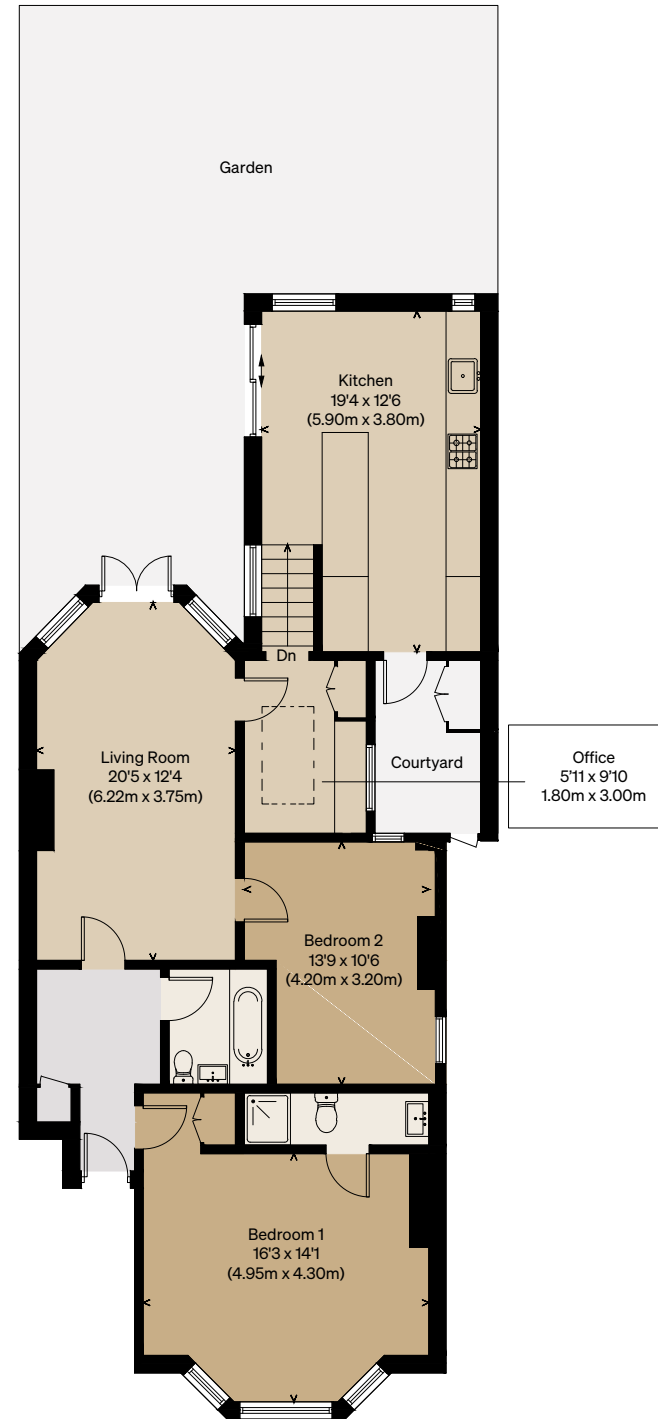

THE MODERN HOUSE

Grove Road II

LONDON NW2

Approximate Floor Area = 106.0 sq m / 1141 sq ft

Illustration for identification purposes only,
measurements are approximate, not to scale

GROUND FLOOR