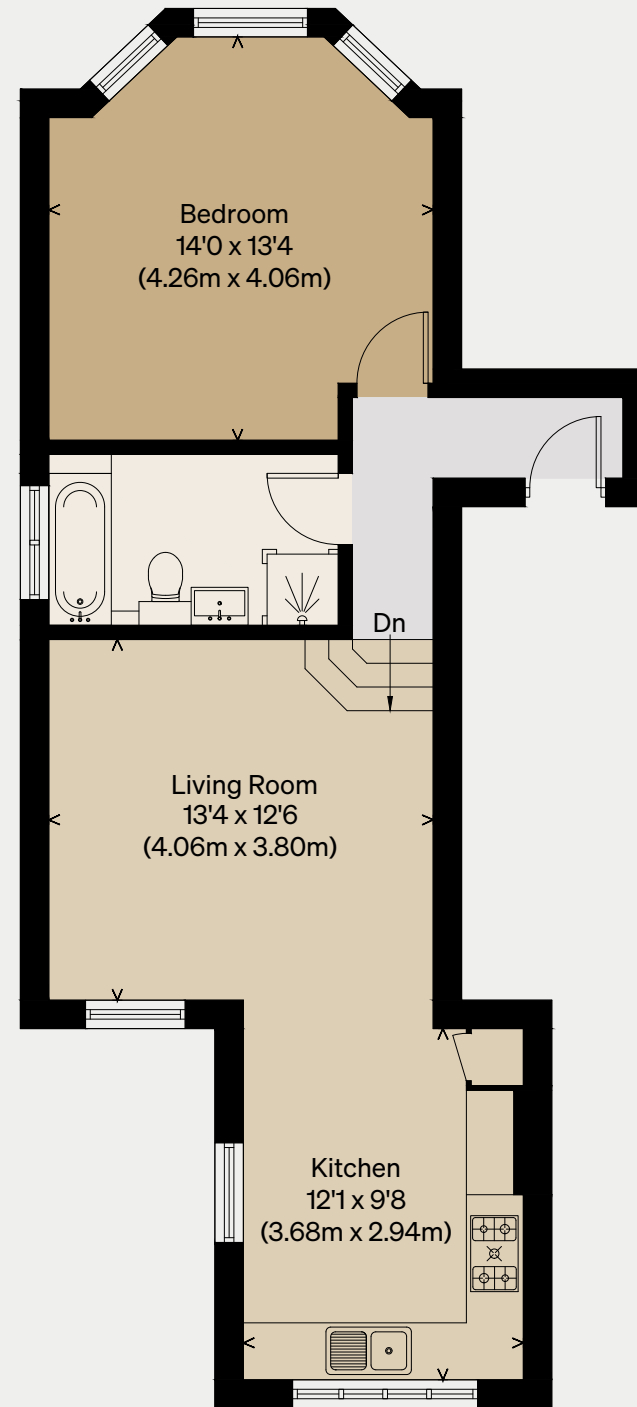

THE MODERN HOUSE

Sunderland Road

LONDON SE23

Approximate Floor Area = 53 sq m / 570 sq ft

Illustration for identification purposes only,
measurements are approximate, not to scale

FIRST FLOOR