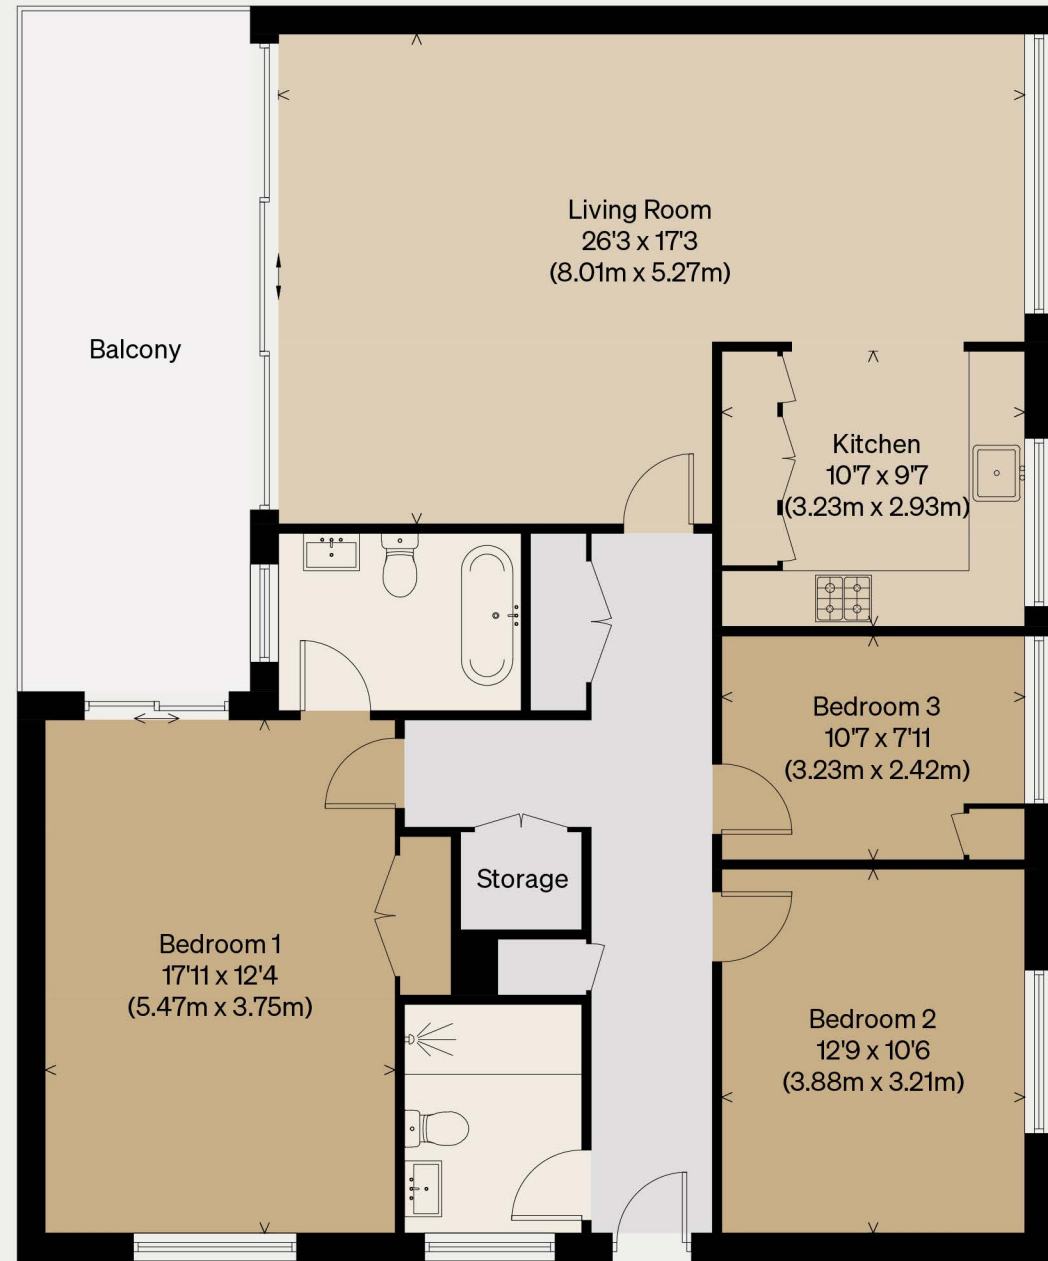

THE MODERN HOUSE

Darnhills

WATFORD, HERTFORDSHIRE

Approximate Floor Area = 108.5 sq m / 1167 sq ft

Illustration for identification purposes only,
measurements are approximate, not to scale

FIRST FLOOR