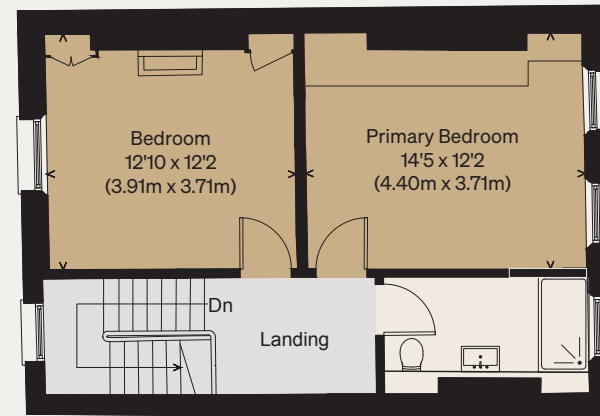

THE MODERN HOUSE

Approximate Floor Area = 113.5 sq m / 1222 sq ft

Barons Court Road

LONDON W14

Illustration for identification purposes only,
measurements are approximate, not to scale

FIRST FLOOR

SECOND FLOOR

THIRD FLOOR