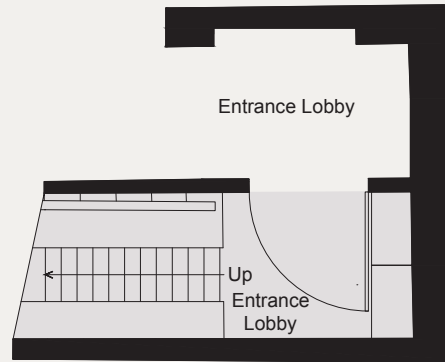

THE MODERN HOUSE

Approximate Floor Area = 113.5 sq m / 1222 sq ft

Barons Court Road

LONDON W14

Illustration for identification purposes only,
measurements are approximate, not to scale

FIRST FLOOR

SECOND FLOOR

THIRD FLOOR