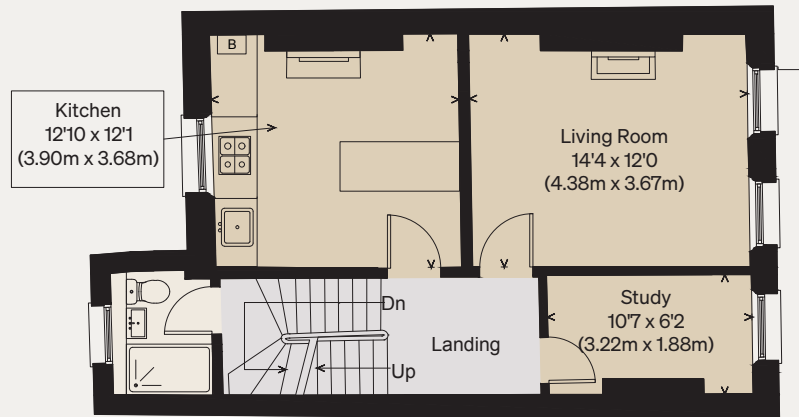

THE MODERN HOUSE

Approximate Floor Area = 113.5 sq m / 1222 sq ft

Barons Court Road

LONDON W14

Illustration for identification purposes only,
measurements are approximate, not to scale

FIRST FLOOR

SECOND FLOOR

THIRD FLOOR