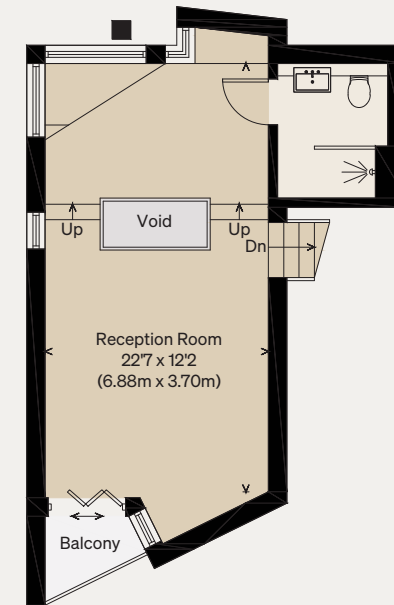

THE MODERN HOUSE

Approximate Floor Area = 115.8 sq m / 1246 sq ft
(Excluding Void)

London Fields West Side

LONDON E8

Illustration for identification purposes only,
measurements are approximate, not to scale

LOWER GROUND FLOOR

GROUND FLOOR

FIRST FLOOR