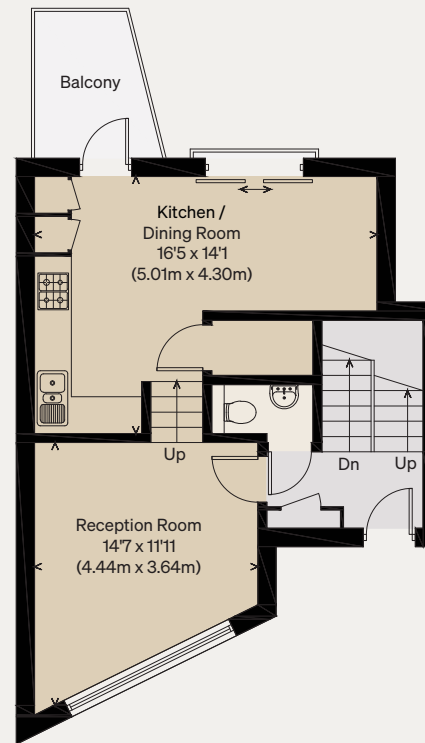

THE MODERN HOUSE

Approximate Floor Area = 115.8 sq m / 1246 sq ft
(Excluding Void)

London Fields West Side

LONDON E8

Illustration for identification purposes only,
measurements are approximate, not to scale

LOWER GROUND FLOOR

GROUND FLOOR

FIRST FLOOR