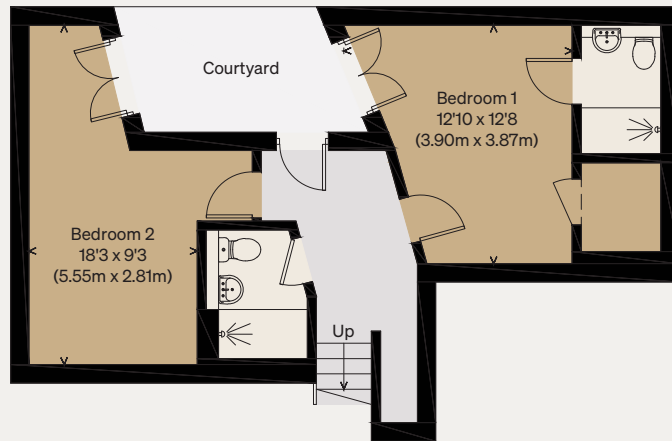

THE MODERN HOUSE

Approximate Floor Area = 115.8 sq m / 1246 sq ft
(Excluding Void)

London Fields West Side

LONDON E8

Illustration for identification purposes only,
measurements are approximate, not to scale

LOWER GROUND FLOOR

GROUND FLOOR

FIRST FLOOR