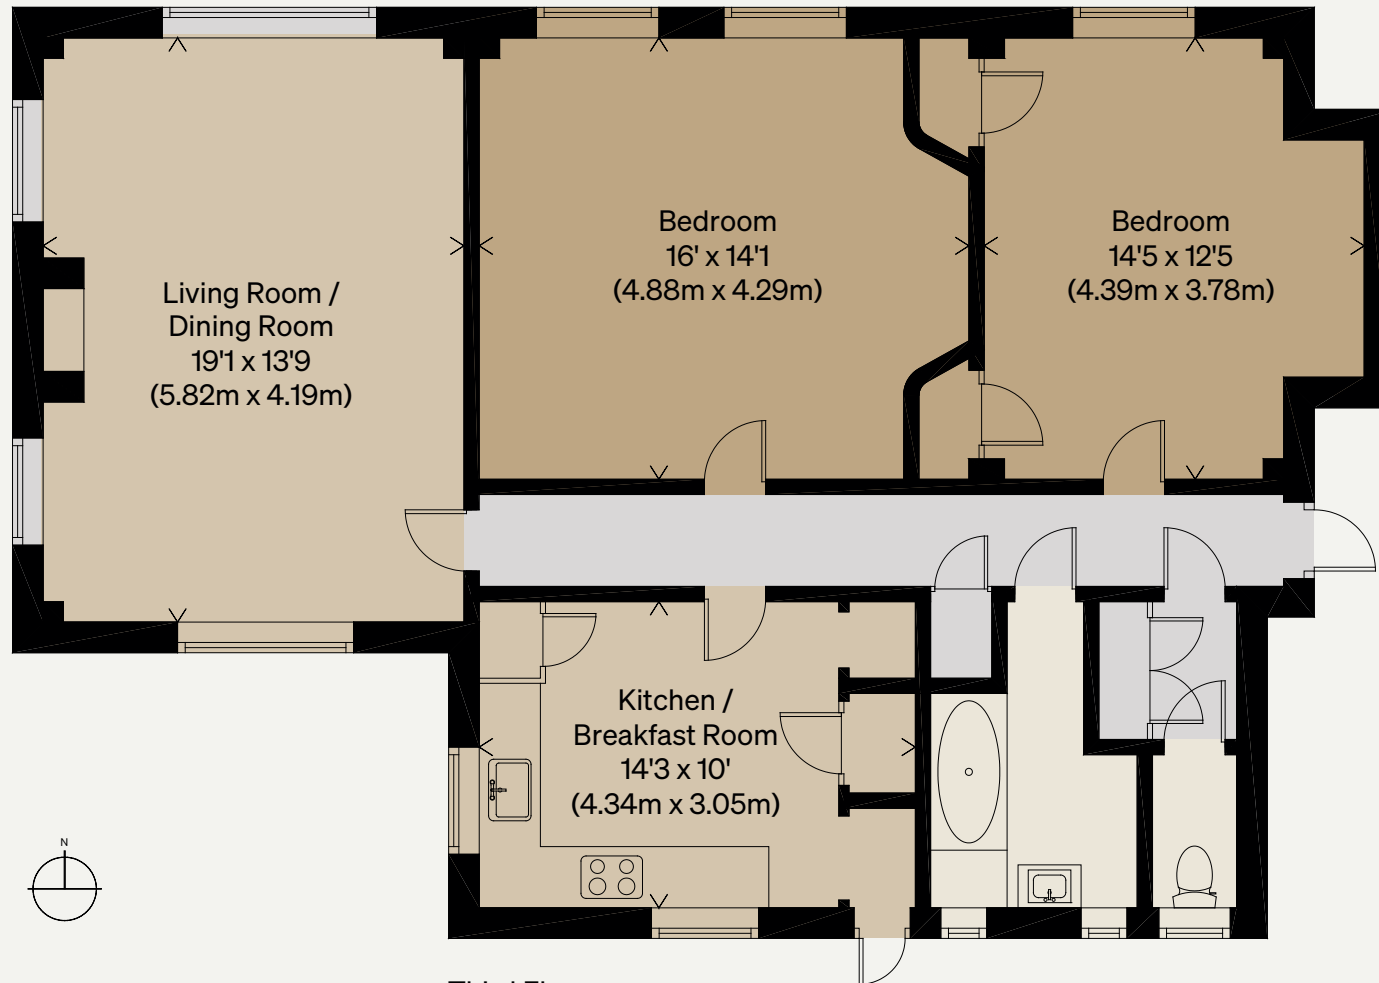

THE MODERN HOUSE

Brookfield Court

BEXHILL-ON-SEA, EAST SUSSEX

Approximate Floor Area : 1023 sq ft / 95.0 sq m

Illustration for identification purposes only,
measurements are approximate, not to scale

Third Floor