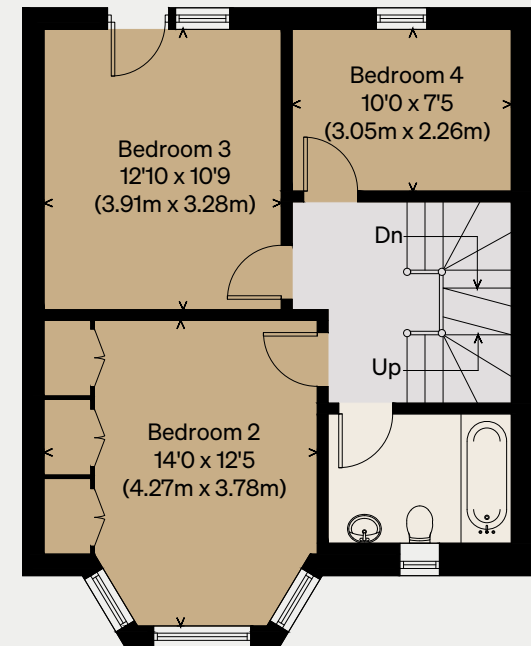

# Dollis Hill Avenue

LONDON NW2

Approximate Floor Area = 168.7 sq m / 1816 sq ft

Illustration for identification purposes only,  
measurements are approximate, not to scale

GROUND FLOOR

SECOND FLOOR

FIRST FLOOR