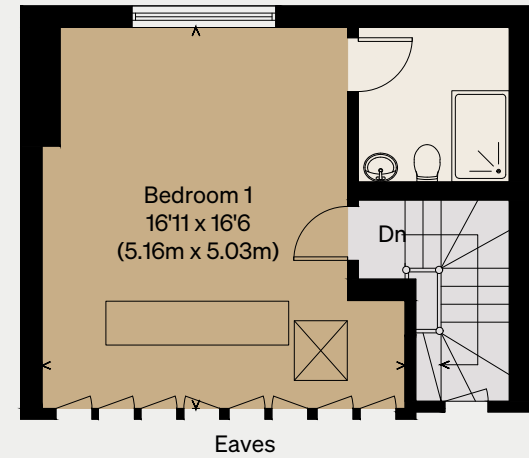

# Dollis Hill Avenue

LONDON NW2

Approximate Floor Area = 168.7 sq m / 1816 sq ft

Illustration for identification purposes only,  
measurements are approximate, not to scale

GROUND FLOOR

SECOND FLOOR

FIRST FLOOR