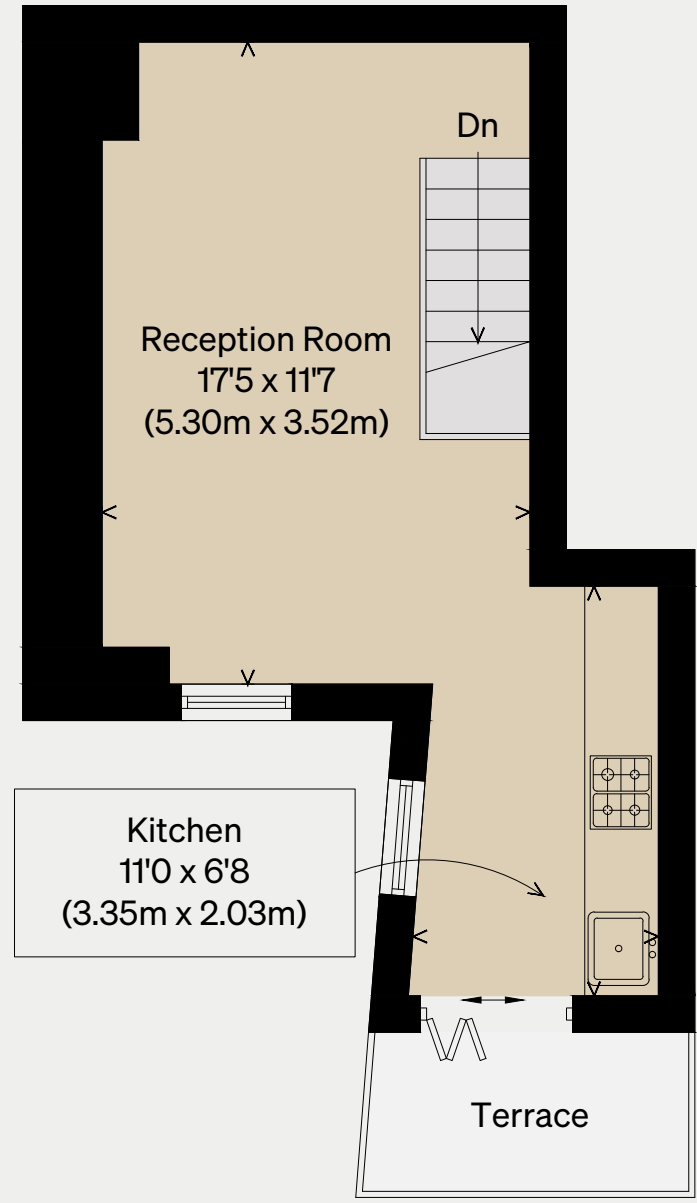

# Denbigh Street

LONDON SW1

Approximate Floor Area = 55.8 sq m / 601 sq ft

Illustration for identification purposes only,  
measurements are approximate, not to scale

THIRD FLOOR

FOURTH FLOOR