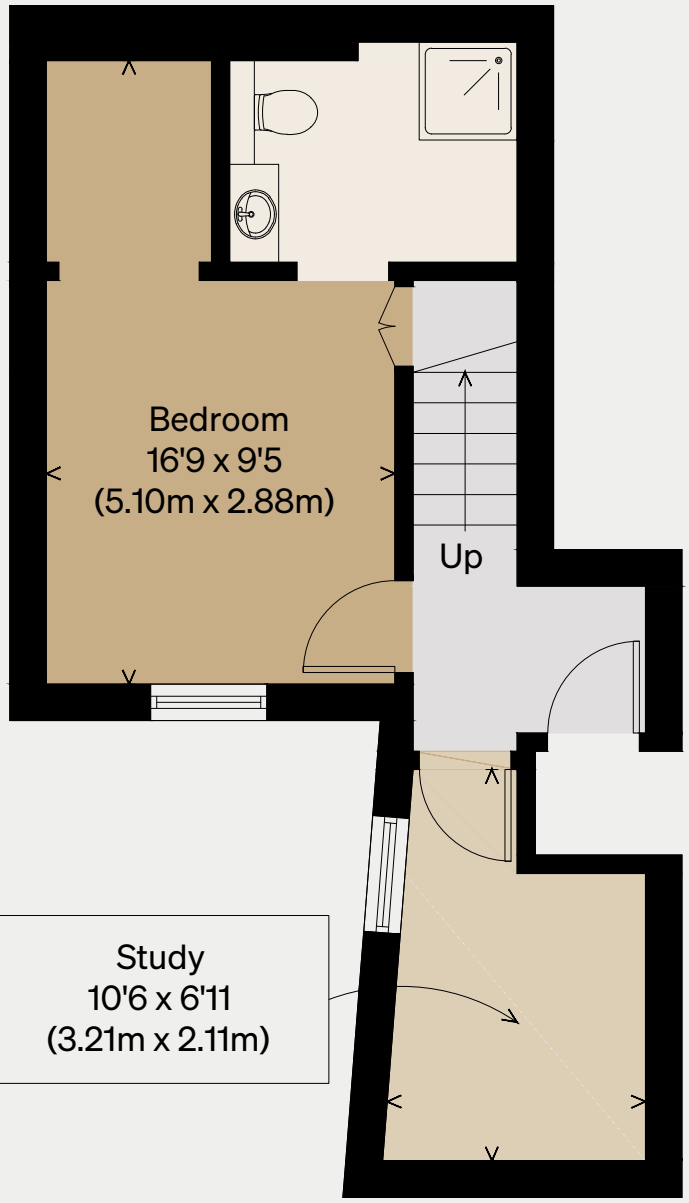

# Denbigh Street

LONDON SW1

Approximate Floor Area = 55.8 sq m / 601 sq ft

Illustration for identification purposes only,  
measurements are approximate, not to scale

THIRD FLOOR

FOURTH FLOOR