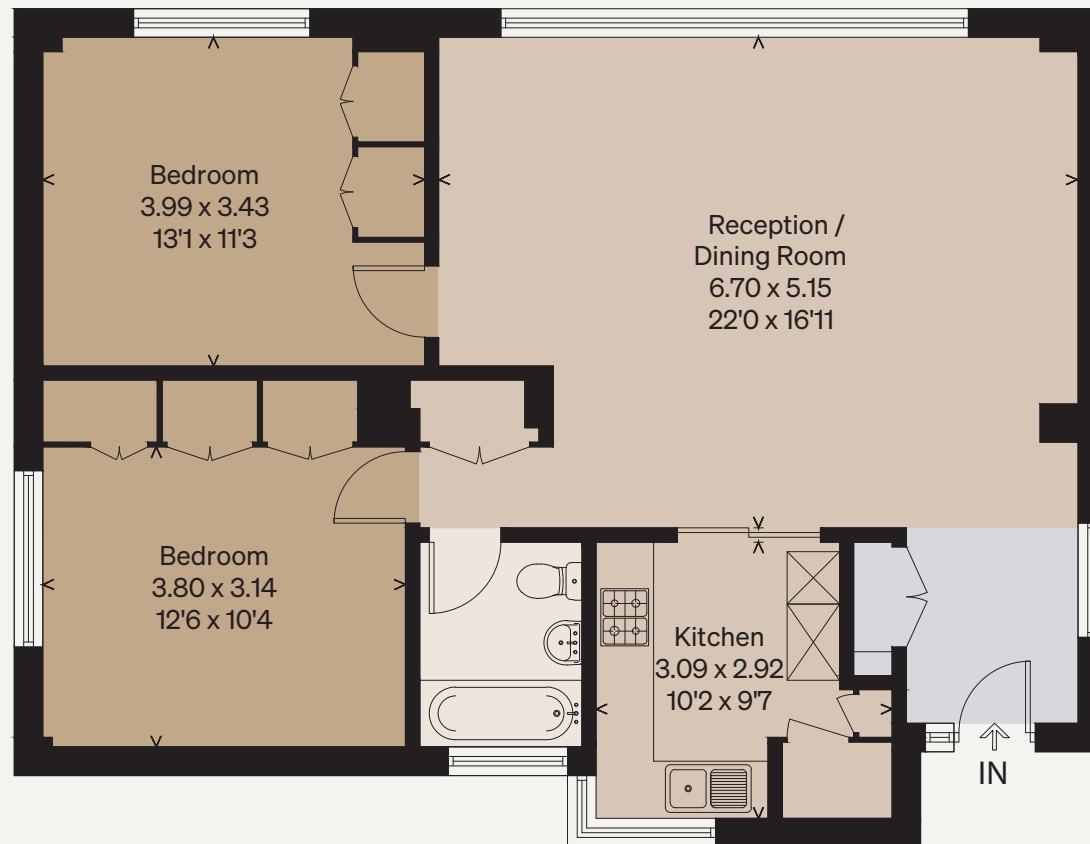

THE MODERN HOUSE

Approximate Floor Area = 84.2 sq m / 906 sq ft

Grenville Court IV

LONDON SE19

Illustration for identification purposes only,
measurements are approximate, not to scale

GROUND FLOOR