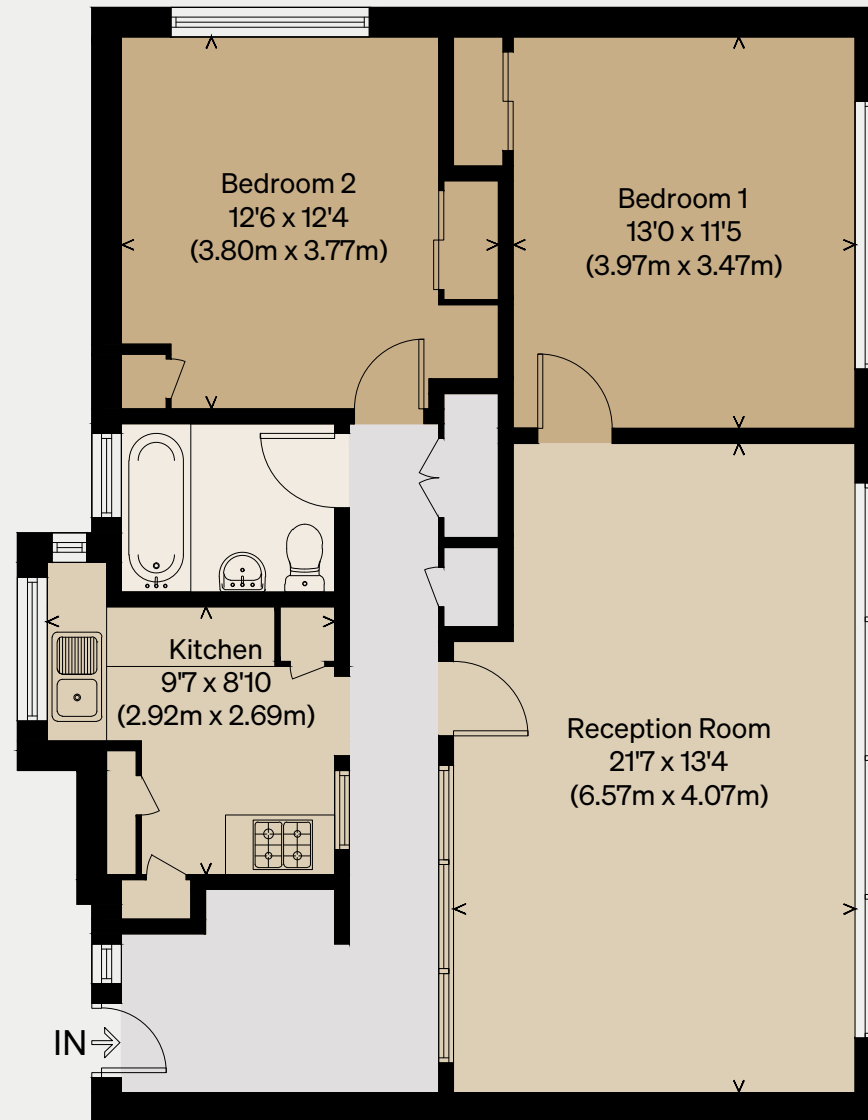

THE MODERN HOUSE

Drake Court VI

LONDON SE19

Approximate Floor Area = 80.91 sq m / 871 sq ft

Illustration for identification purposes only,
measurements are approximate, not to scale

FOURTH FLOOR