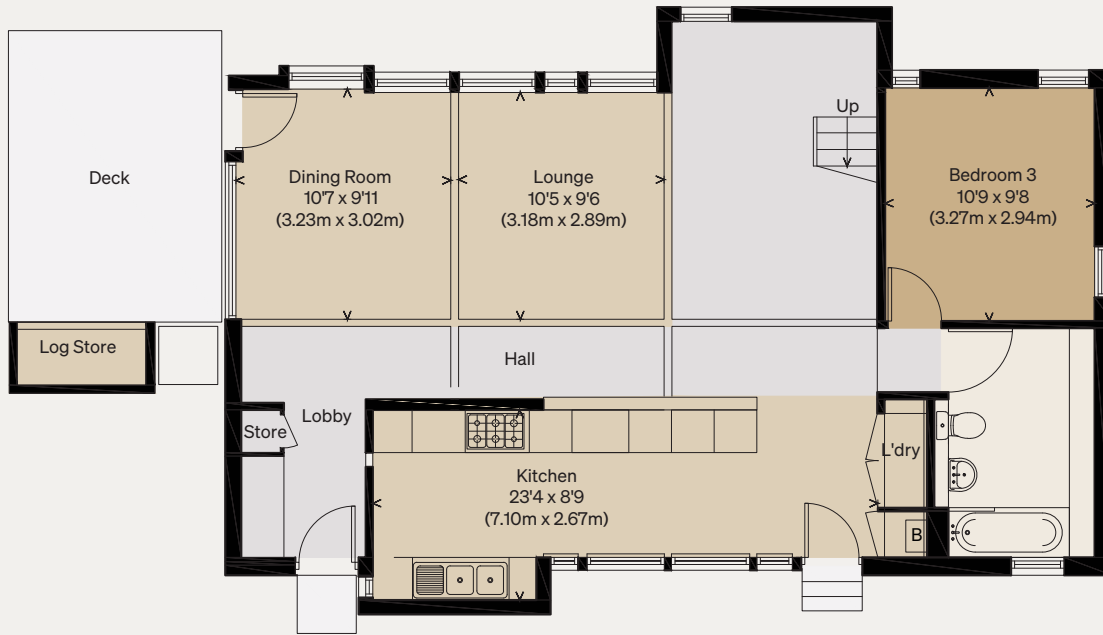

THE MODERN HOUSE

Approximate Floor Area = 152.3 sq m / 1639 sq ft
(Excluding Void / Log Store)

Including Reduced Head Room = 0.6 sq m / 6 sq ft

Wooden House

LOWER MILOVAIG, ISLE OF SKYE

Illustration for identification purposes only,
measurements are approximate, not to scale

GROUND FLOOR

UPPER FLOOR