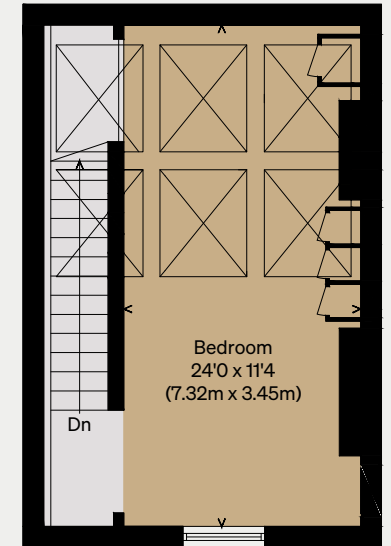

THE MODERN HOUSE

Prory Grove II

LONDON SW8

Approximate Floor Area = 109.4 sq m / 1178 sq ft

Illustration for identification purposes only,
measurements are approximate, not to scale

LOWER GROUND FLOOR

RAISED GROUND FLOOR

FIRST FLOOR