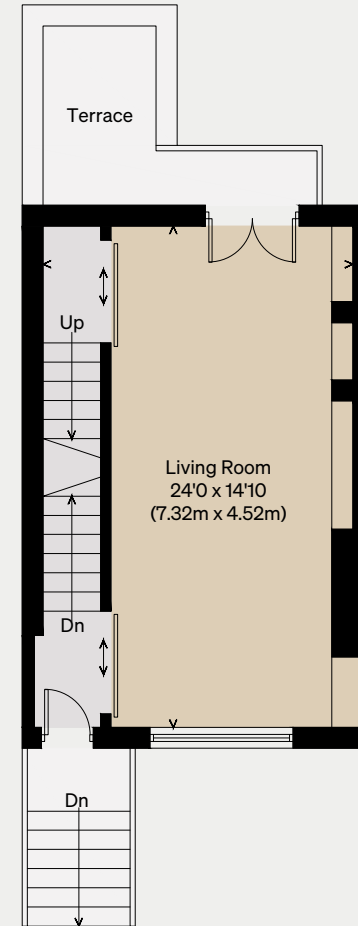

THE MODERN HOUSE

Prory Grove II

LONDON SW8

Approximate Floor Area = 109.4 sq m / 1178 sq ft

Illustration for identification purposes only,
measurements are approximate, not to scale

LOWER GROUND FLOOR

RAISED GROUND FLOOR

FIRST FLOOR