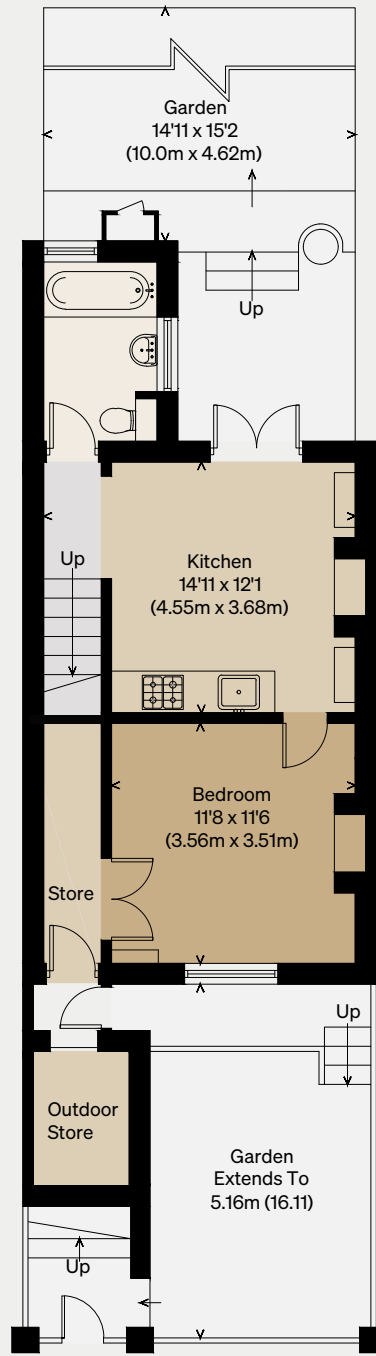

THE MODERN HOUSE

Prory Grove II

LONDON SW8

Approximate Floor Area = 109.4 sq m / 1178 sq ft

Illustration for identification purposes only,
measurements are approximate, not to scale

LOWER GROUND FLOOR

RAISED GROUND FLOOR

FIRST FLOOR