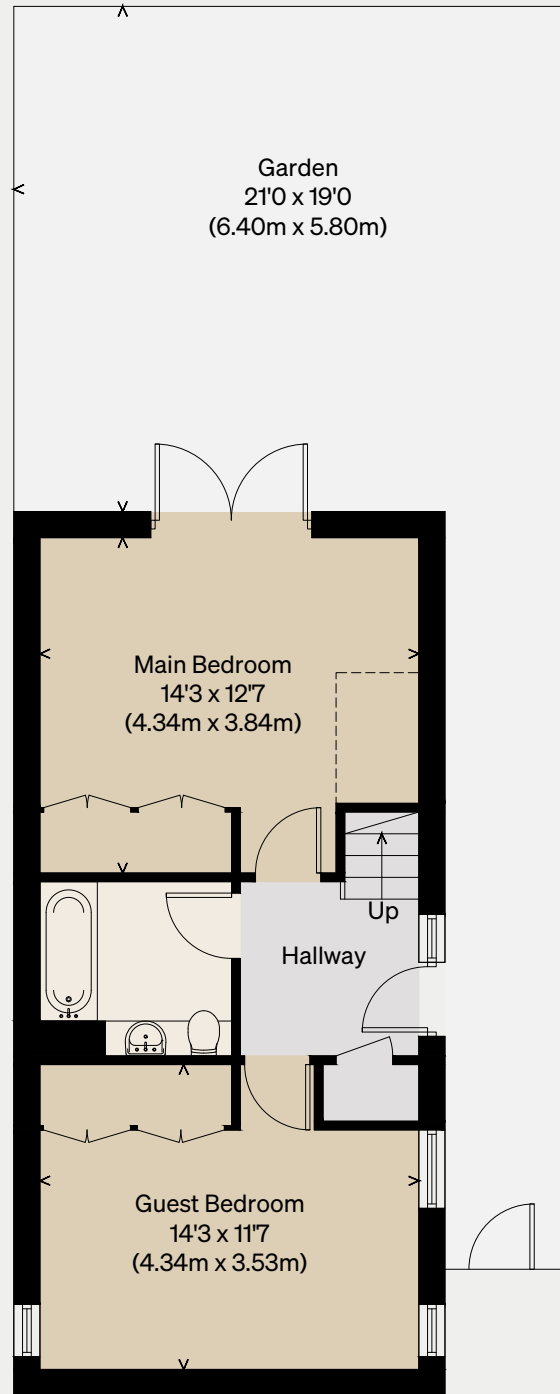

THE MODERN HOUSE

Scoble Place

LONDON N16

Approximate Floor Area = 84.2 sq m / 906 sq ft

Illustration for identification purposes only,
measurements are approximate, not to scale

GROUND FLOOR

FIRST FLOOR