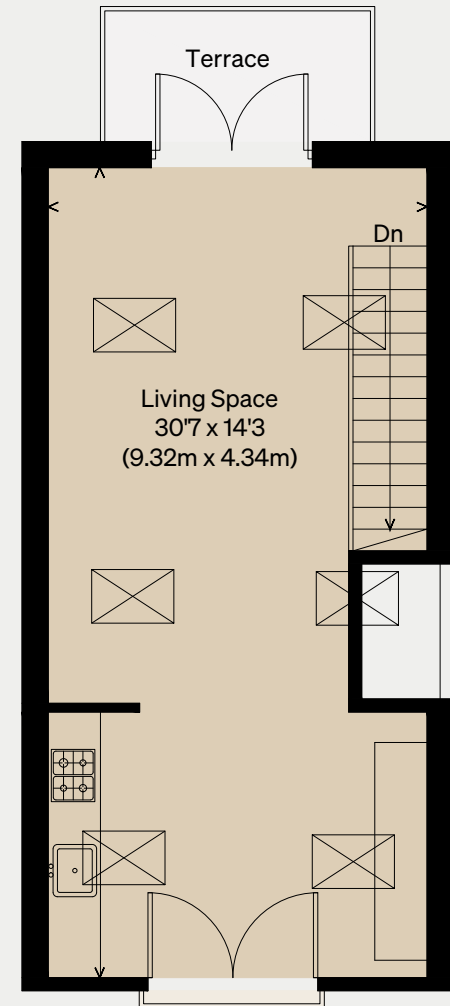

THE MODERN HOUSE

Scoble Place

LONDON N16

Approximate Floor Area = 84.2 sq m / 906 sq ft

Illustration for identification purposes only,
measurements are approximate, not to scale

GROUND FLOOR

FIRST FLOOR